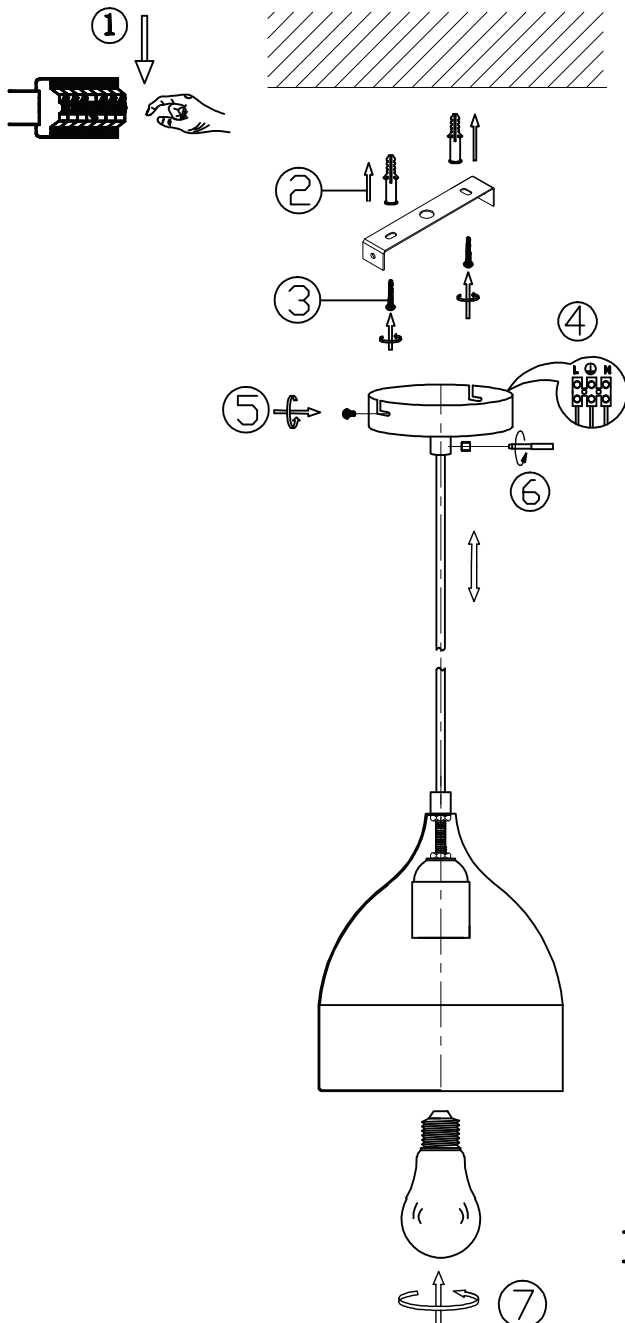

Supplier's Name: Long Life Lamp Company
 Supplier's Address: T2 Arundel Rd Uxbridge UB8 2RP UK
 Production Description: Modern White Metal Ceiling Pendant Light
 Model No.: M0057

• General Information

Recommended Bulbs: Energy Rating from A-G IP20	Cap-type (or other electric interface)	E27
	Mains or non-mains	Mains (240V 50Hz AC)
	Energy consumption in on-mode	Max 60 kWh/1000h
	On-mode power	Max 60 W
	Outer dimensions	170mm x 170mm x 1250mm

Type Y

To ensure your safety, If the cable becomes damaged, it must be replaced only by a suitably qualified person. If used incorrectly this product can be dangerous. Young people should be given instruction or supervised to ensure it is used safely.