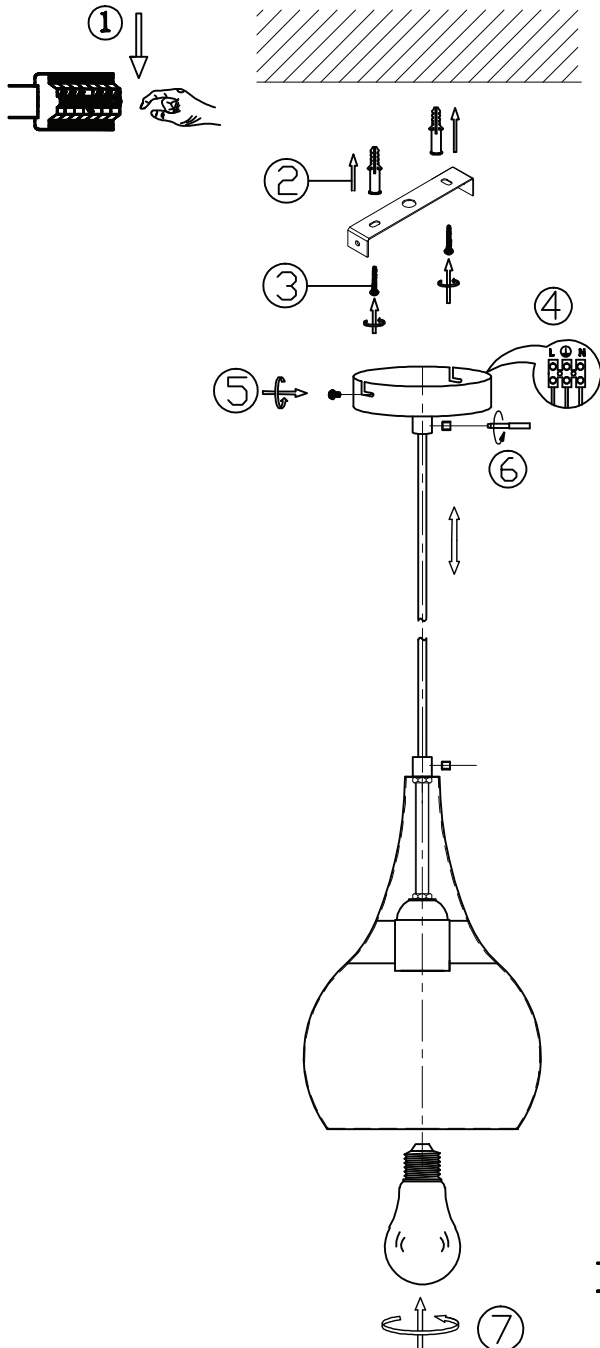

Supplier's Name: Long Life Lamp Company  
 Supplier's Address: T2 Arundel Rd Uxbridge UB8 2RP UK  
 Production Description: Modern White Metal Droplet Ceiling Pendant Light  
 Model No.: M0059

• General Information

Recommended Bulbs: <b>Energy Rating</b> from A-G  <b>IP20</b>	Cap-type (or other electric interface)	E27
	Mains or non-mains	Mains (240V 50Hz AC)
	Energy consumption in on-mode	Max 60 kWh/1000h
	On-mode power	Max 60 W
	Outer dimensions	160mm x 160mm x 1250mm