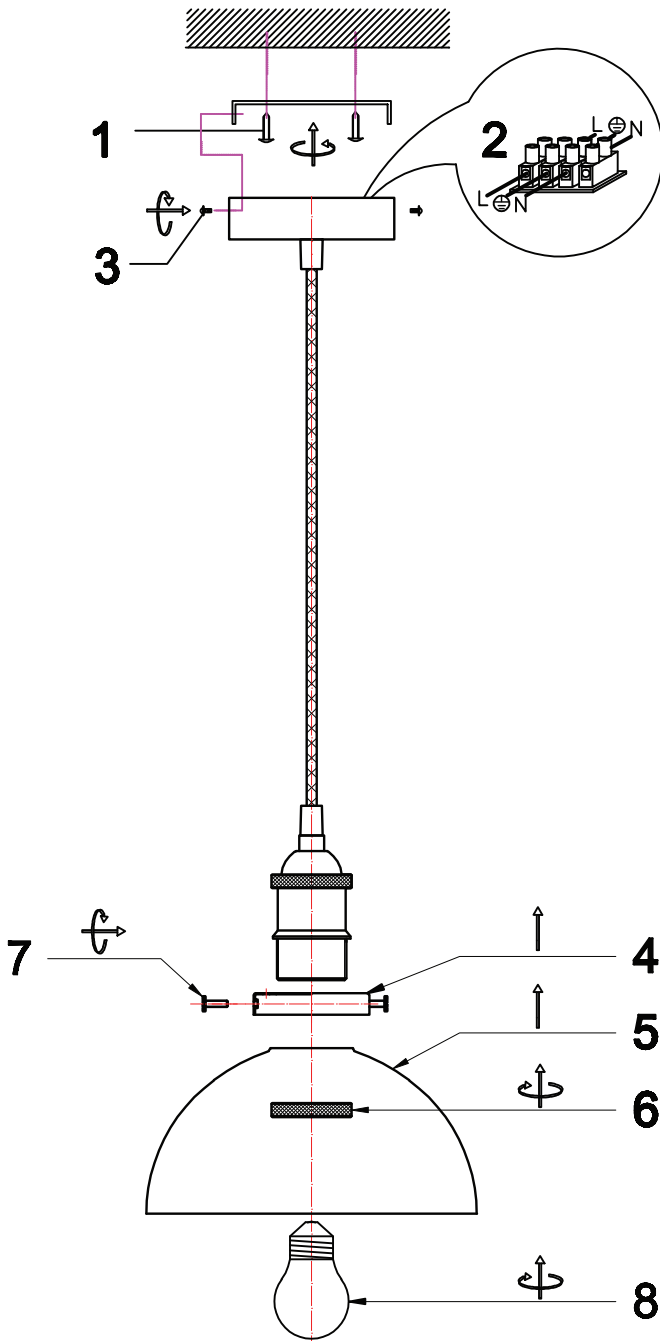

Supplier's Name: Long Life Lamp Company
 Supplier's Address: T2 Arundel Rd Uxbridge UB8 2RP UK
 Production Description: Industrial Vintage Smoked Grey Glass Ceiling Pendant Light
 Model No.: M0101

• General Information

Recommended Bulbs: Energy Rating from A-G IP20	Cap-type (or other electric interface)	E27
	Mains or non-mains	Mains (240V 50Hz AC)
	Energy consumption in on-mode	Max 60 kWh/1000h
	On-mode power	Max 60 W
	Outer dimensions	205mm x 205mm x 1200mm