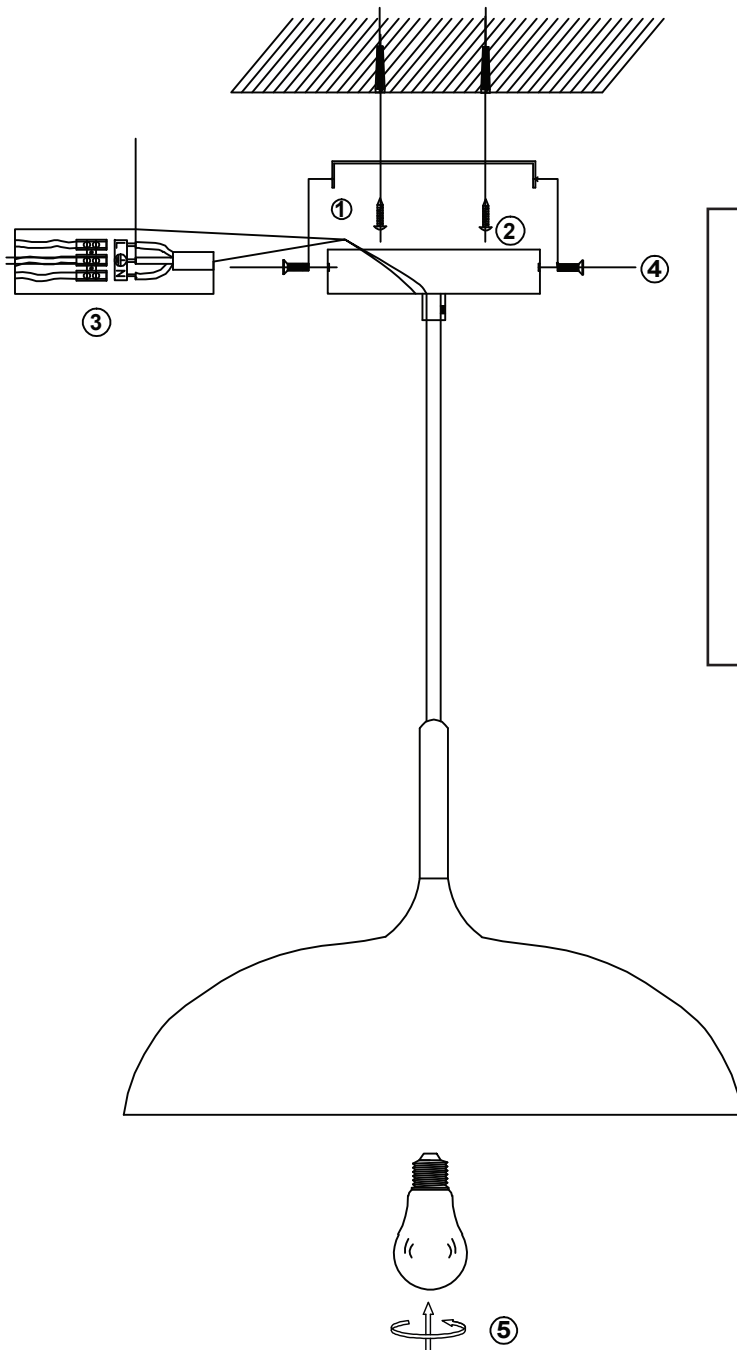

Supplier's Name: Long Life Lamp Company
 Supplier's Address: T2 Arundel Rd Uxbridge UB8 2RP UK
 Production Description: Modern Black Metal Ceiling Pendant Light
 Model No.: M0107

• General Information

Recommended Bulbs: Energy Rating from A-G IP20	Cap-type (or other electric interface)	E27
	Mains or non-mains	Mains (240V 50Hz AC)
	Energy consumption in on-mode	Max 60 kWh/1000h
	On-mode power	Max 60 W
	Outer dimensions	350mm x 350mm x 1165mm

Type Y

To ensure your safety, If the cable becomes damaged, it must be replaced only by a suitably qualified person. If used incorrectly this product can be dangerous. Young people should be given instruction or supervised to ensure it is used safely.