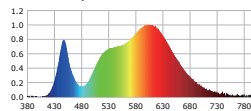

GENERAL PRODUCT PARAMETERS

Energy consumption in on-mode	7kWh/1000h
Useful luminous flux	560 LM
Beam angle correspondence	180 °
Correlated colour temperature	Warm White 3000 K
On-mode power	7 W
Standby power	N/A
Colour rendering index	80
Outer dimensions	460 mm x 45 mm x 70 mm
Claim of equivalent power	Yes
Equivalent power	46 W
Chromaticity coordinate	x:0.4 y:0.39

Spectral power distribution in the range 250 nm to 800 nm, at full-load

PARAMETERS FOR LED AND OLED LIGHT SOURCES

R9 Colour rendering index	0
Survival factor	90%
Lumen maintenance factor	0.96

PARAMETERS FOR LED AND OLED MAIN LIGHT SOURCES