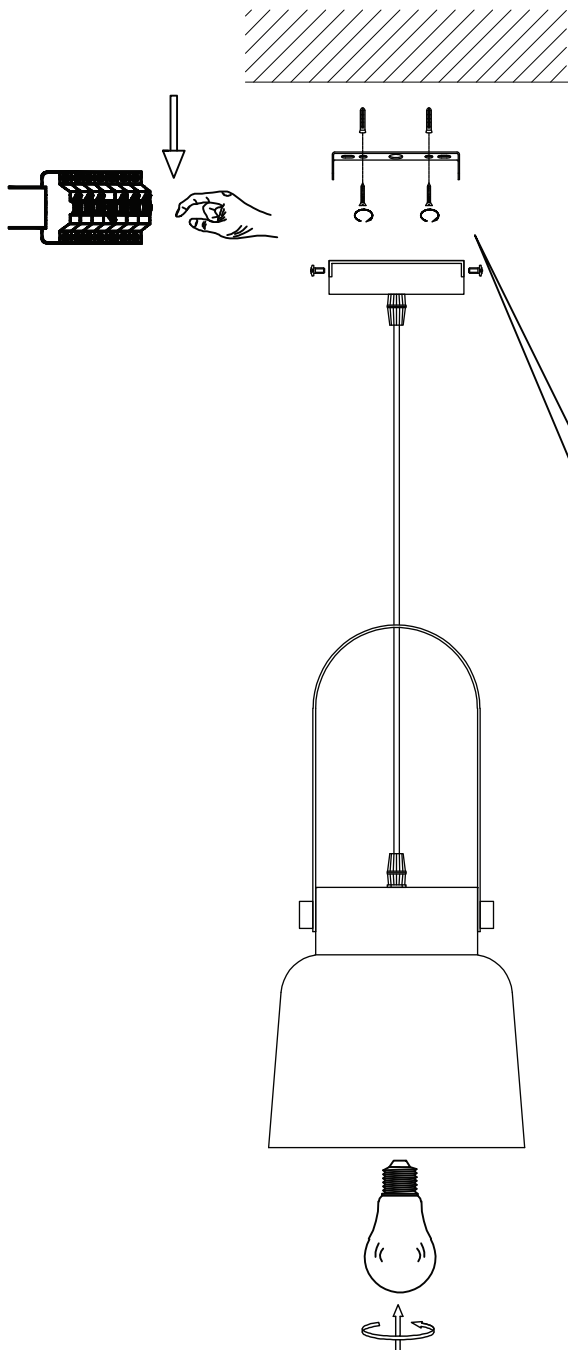

Supplier's Name: Long Life Lamp Company  
 Supplier's Address: T2 Arundel Rd Uxbridge UB8 2RP UK  
 Production Description: Retro Grey Ceiling Pendant Light  
 Model No.: M0130

• General Information

Recommended Bulbs: <b>Energy Rating</b> from A-G  <b>IP20</b>	Cap-type (or other electric interface)	E27
	Mains or non-mains	Mains (240V 50Hz AC)
	Energy consumption in on-mode	Max 60 kWh/1000h
	On-mode power	Max 60 W
	Outer dimensions	190mm x 190mm x 1200mm

**Type Y**

To ensure your safety, If the cable becomes damaged, it must be replaced only by a suitably qualified person. If used incorrectly this product can be dangerous. Young people should be given instruction or supervised to ensure it is used safely.