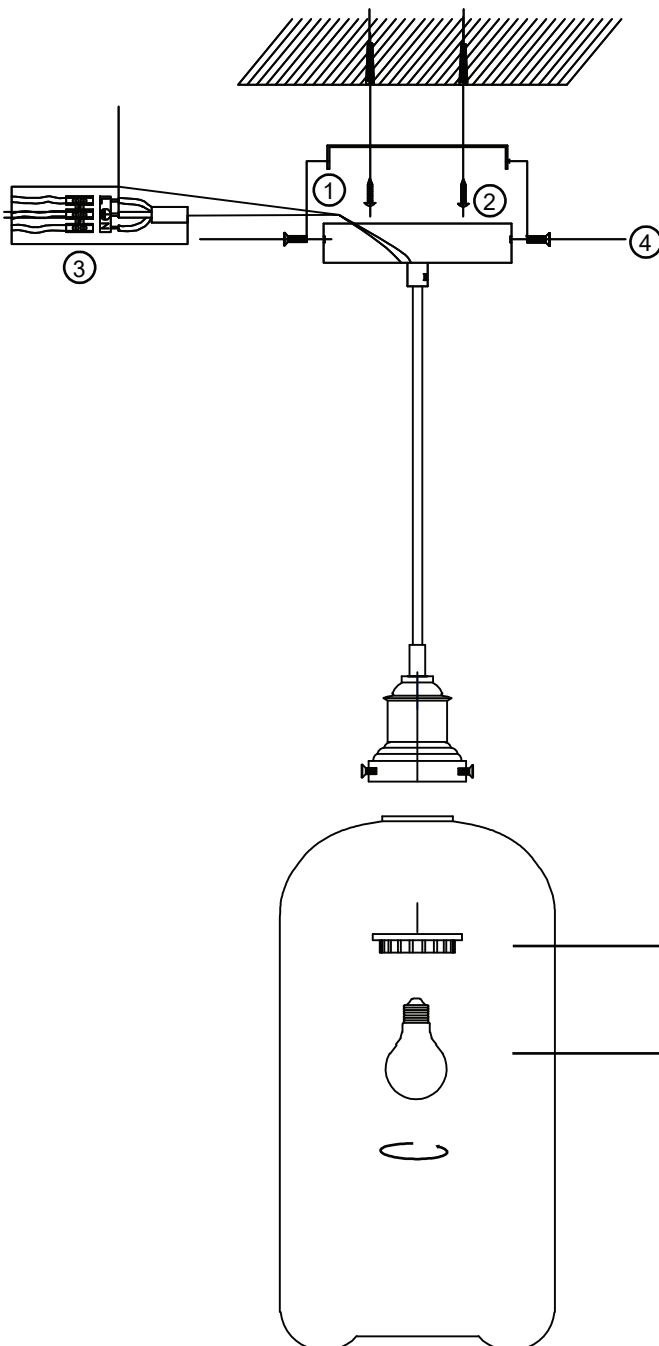

Supplier's Name: Long Life Lamp Company
 Supplier's Address: T2 Arundel Rd Uxbridge UB8 2RP UK
 Production Description: Modern Glass Smoked Grey Pendant Light
 Model No.: M0208

• General Information

Recommended Bulbs: Energy Rating from A-G IP20	Cap-type (or other electric interface)	E27
	Mains or non-mains	Mains (240V 50Hz AC)
	Energy consumption in on-mode	Max 60 kWh/1000h
	On-mode power	Max 60 W
	Outer dimensions	180mm x 180mm x 1365mm

Type Y

To ensure your safety, If the cable becomes damaged, it must be replaced only by a suitably qualified person. If used incorrectly this product can be dangerous. Young people should be given instruction or supervised to ensure it is used safely.