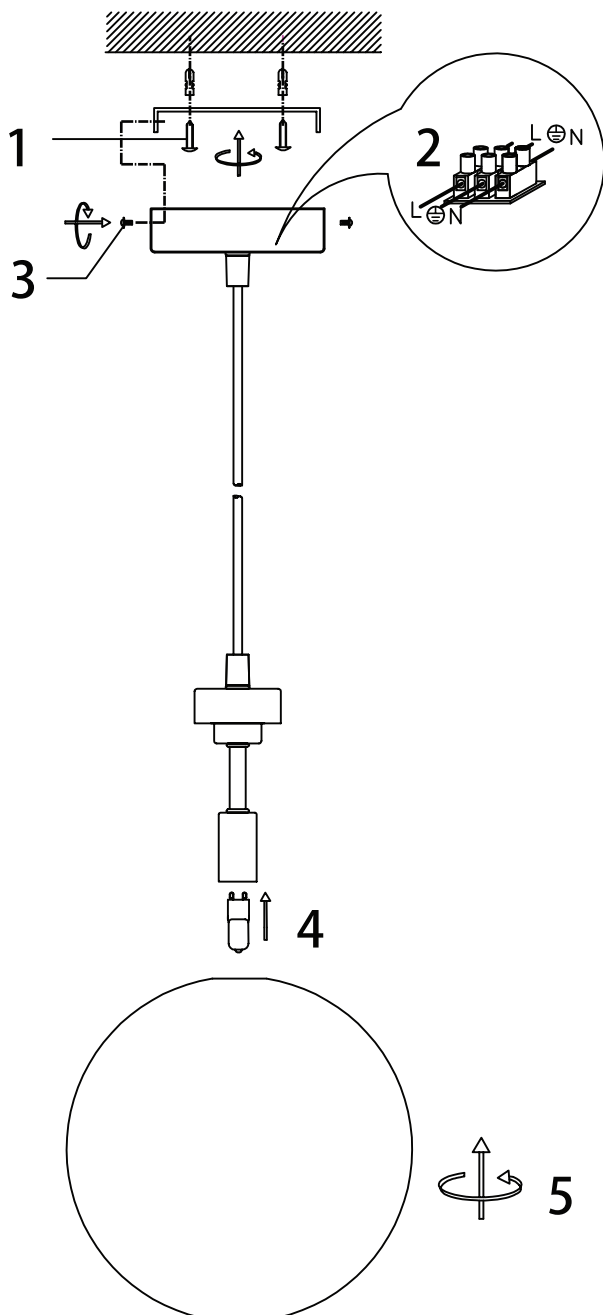

Supplier's Name: Long Life Lamp Company  
 Supplier's Address: T2 Arundel Rd Uxbridge UB8 2RP UK  
 Production Description: Modern Vintage Ceiling Smoked Gold Globe Pendant Light  
 Model No.: M0212

• General Information

Recommended Bulbs: <b>Energy Rating</b> from A-G  <b>IP20</b>	Cap-type (or other electric interface)	G9
	Mains or non-mains	Mains (240V 50Hz AC)
	Energy consumption in on-mode	Max 28 kWh/1000h
	On-mode power	Max 28 W
	Outer dimensions	200mm x 200mm x 1245mm