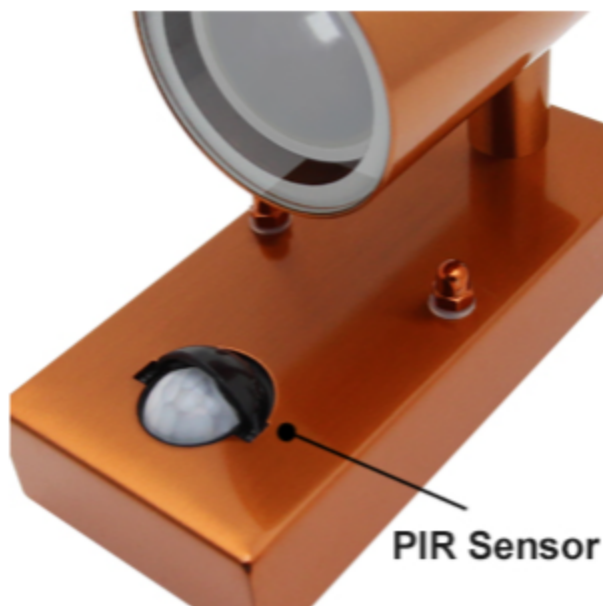

PIR Sensor Double Wall Light ZLC342CSEN

Long Life Lamp Company

Long Life Lamp Company Motion sensor Light *Copper Finish*

PIR Stainless steel is made by LLLC Zenon Lighting, with quality stainless steel material, sensor light is a great choice for outdoor Lighting, can be considered as security lights. These are especially designed with an elegant look making them effective for both Modern and Traditional looking houses.

* These wall lights are not suitable for sea fronts.*

- Outdoor wall light with Movement sensor
- Double Wall light
- Copper Finishing
- 240 volts Mains
- CE approved

Outdoor- Zenon Lighting
PIR sensor light is a movement sensor light which gives a beautiful light effect with its extended reliability, they produce beautiful light effects on the wall and in the Garden.

- Mains Power: Range 220v-240volts
- Number of Bulbs: 2 (not included)
- Fitting: GU10 max 35w each
- Motion sensor

Copper Wall Light

Ideal choice for the Gardens and Outside Walls

Outdoor Lighting helps in improving the look of your Garden and pathways, with its illuminating eye catching effects the bright light creates the right ambiance for your space, lighting up space with the style and elegance makes the outer space even more beautiful.

Beautify your space

Decorative effects can be created with beautiful wall lights for family and friends, due to the added features and functionality making the outer space your own style.

PIR Sensor

Energy Efficient

LLLC sensor light consumes less energy compared to conventional light sources, with its motion sensor it helps in saving the cost of extra power consumption and helps in reducing the electricity bills.

Sensor