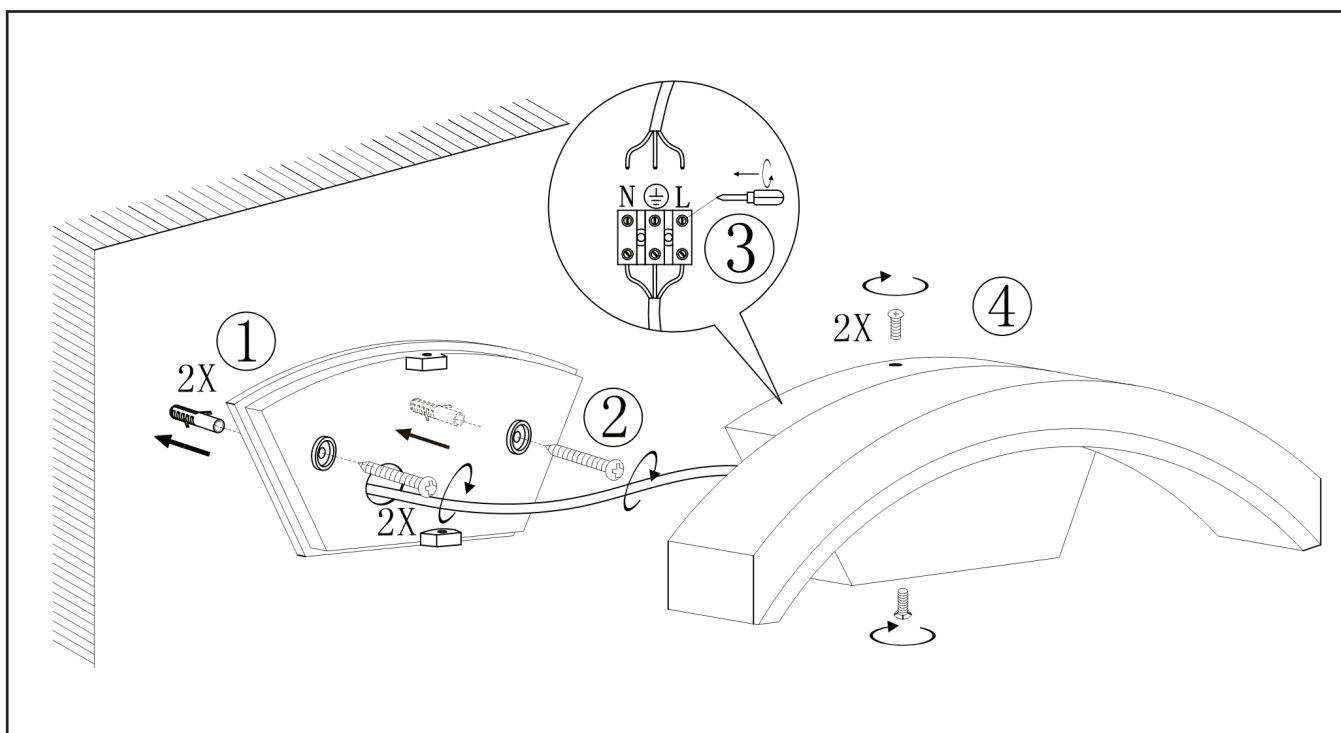

Type Y

To ensure your safety, If the cable becomes damaged, it must be replaced only by a suitably qualified person.
If used incorrectly this product can be dangerous.
Young people should be given instruction or supervised to ensure it is used safely.

Please note: These Light are NOT suitable for sea fronts!

DO NOT Jet Wash!