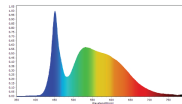

**GENERAL PRODUCT PARAMETERS**

Energy consumption in on-mode	<b>50 kWh/1000h</b>
Useful luminous flux	<b>5000 LM</b>
Beam angle correspondence	<b>120 °</b>
Correlated colour temperature	<b>Cool White 6500 K</b>
On-mode power	<b>50 W (10 W/M)</b>
Standby power	<b>N/A</b>
Colour rendering index	<b>80</b>
Outer dimensions	<b>5000mm x 8mm</b>
Claim of equivalent power	<b>Yes</b>
Equivalent power	<b>50 W</b>
Chromaticity coordinate	<b>x: 0.3224 y: 0.3513</b>

Spectral power distribution in the range 250 nm to 800 nm, at full-load

**PARAMETERS FOR LED AND OLED LIGHT SOURCES**

R9 Colour rendering index	<b>9</b>
Survival factor	<b>100%</b>
Lumen maintenance factor	<b>0.97</b>