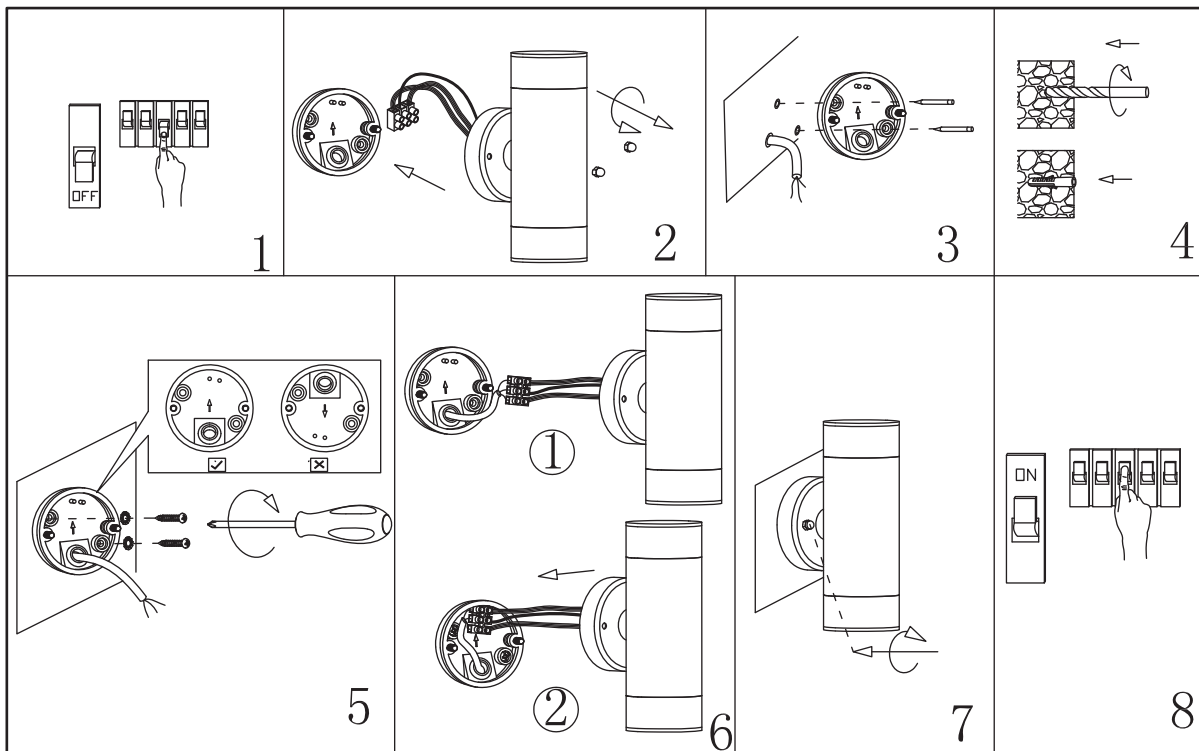

Type Y

To ensure your safety, If the cable becomes damaged, it must be replaced only by a suitably qualified person. If used incorrectly this product can be dangerous. Young people should be given instruction or supervised to ensure it is used safely.

Please note: These Light are NOT suitable for sea fronts!

DO NOT Jet Wash!