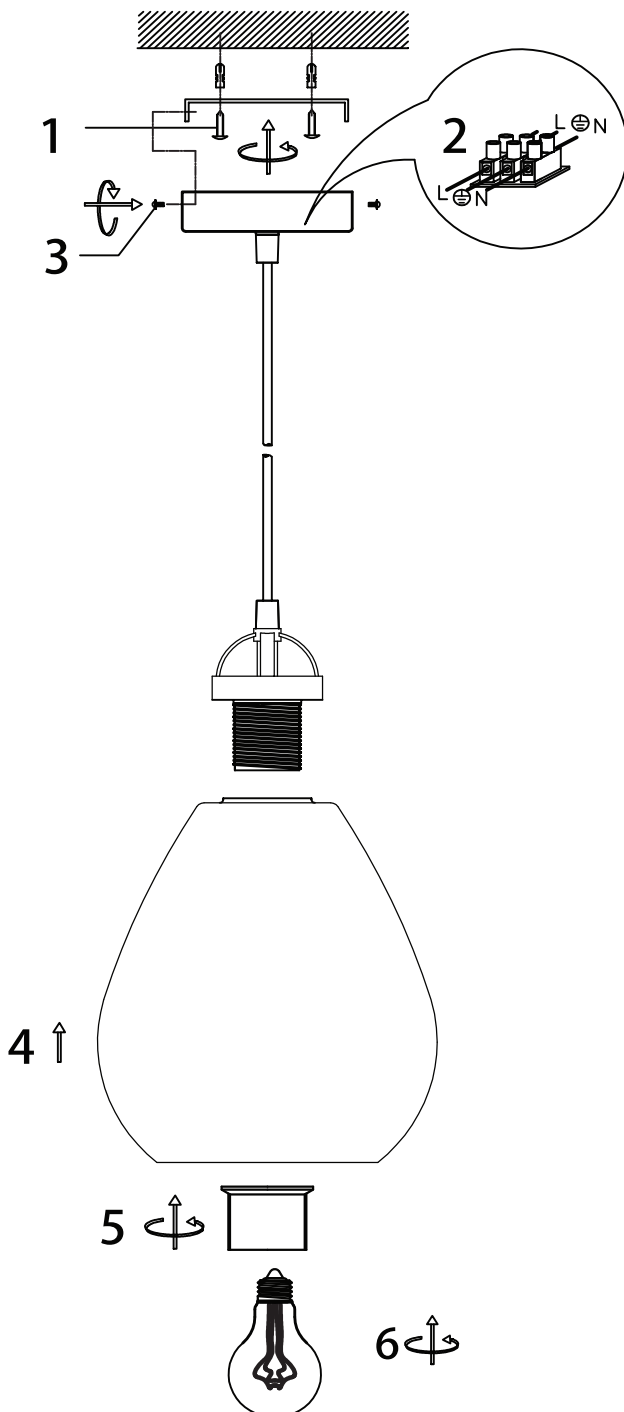

Supplier's Name: Long Life Lamp Company
 Supplier's Address: T2 Arundel Rd Uxbridge UB8 2RP UK
 Production Description: Tear Drop Cracked Clear Glass Ceiling Pendant Light
 Model No.: H3030

• General Information

Recommended Bulbs: Energy Rating from A-G IP20	Cap-type (or other electric interface)	E27
	Mains or non-mains	Mains (240V 50Hz AC)
	Energy consumption in on-mode	Max 60 kWh/1000h
	On-mode power	Max 60 W
	Outer dimensions	200mm x 200mm x 1265mm