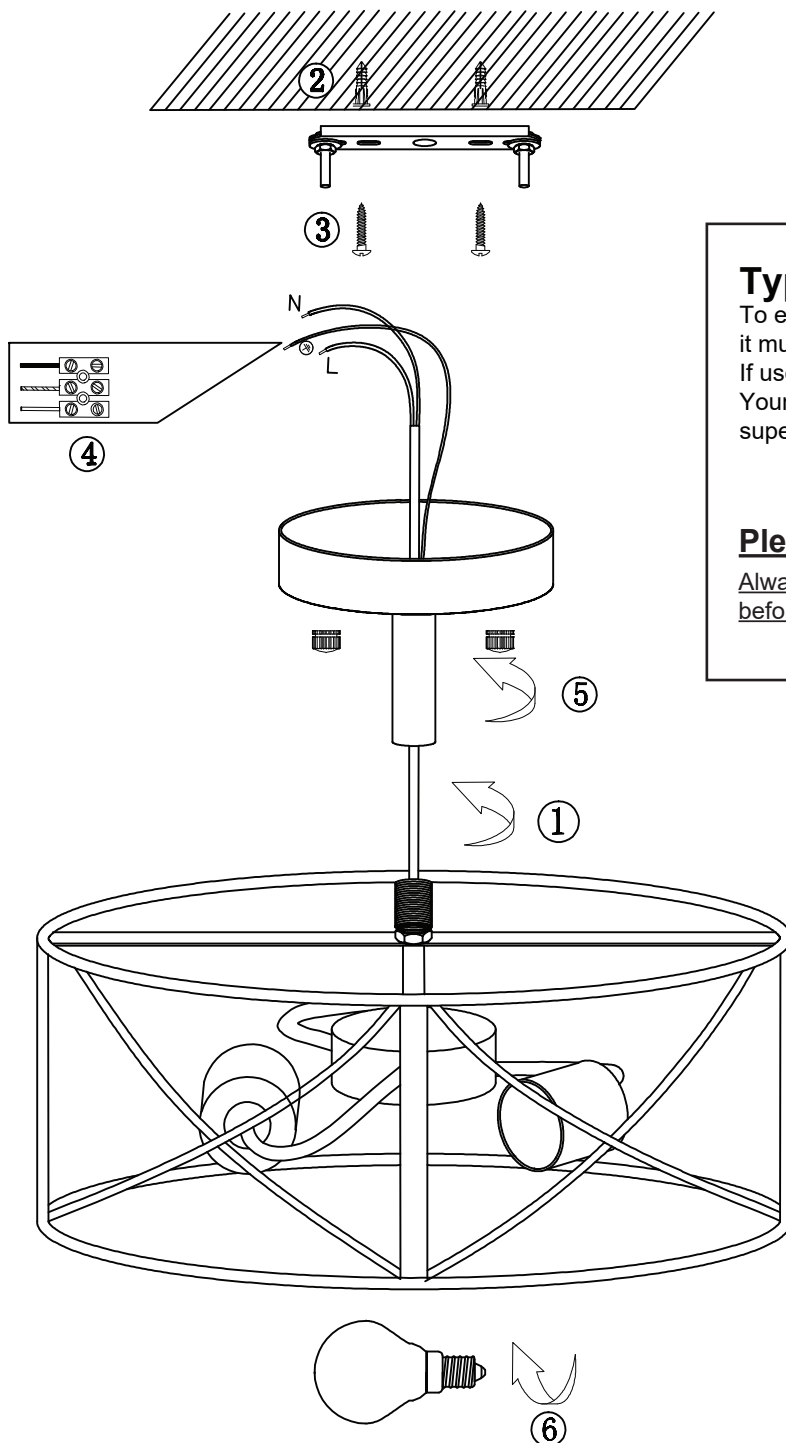

| | | |
|---|--|-----------------------|
| Recommended Bulbs: Energy Rating from A-G IP20 | Cap-type (or other electric interface) | E27 |
| | Mains or non-mains | Mains (240V 50Hz AC) |
| | Energy consumption in on-mode | 3 x Max 60 kWh/1000h |
| | On-mode power | 3 x Max 60 W |
| | Outer dimensions | 330mm x 330mm x 230mm |

Type Y

To ensure your safety, if the cable becomes damaged, it must be replaced only by a suitably qualified person. If used incorrectly this product can be dangerous. Young people should be given instruction or supervised to ensure it is used safely.