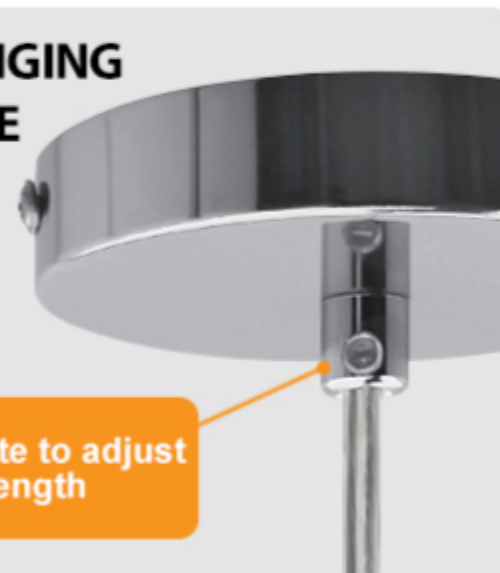

• PENDANT LAMP H3066 •

Long Life Lamp Company

Tear Drop Shape

Glass Pendant Light

With Chrome Holder Pendant

Tear Droplet shaped glass shade which is crackle in design. Will compliment any place that needs to create a relaxing and elegant environment. Complimented by an chrome holder with adjustable wire that can allow to hang the shade at the preferred height. Can take either LED or standard bulbs, vintage bulbs recommended to enhance the beauty of the lamp itself and its surroundings.

- Robust glass
- Chrome holder
- Crackle Pattern

Technical Details

- Max. Wattage: 60w
- Bulb Type: LED or Standard
- Bulb Base: E27 Edison Screw
- Voltage: 240v
- Wire Length: 985mm
- Shade Shape: Droplet

SHADE DIMENSIONS

280mm

190mm

ADJUSTABLE HANGING LENGTH

Max 950mm

HANGING BASE

Rotate to adjust the length

SLOPED CEILING ADAPTABLE