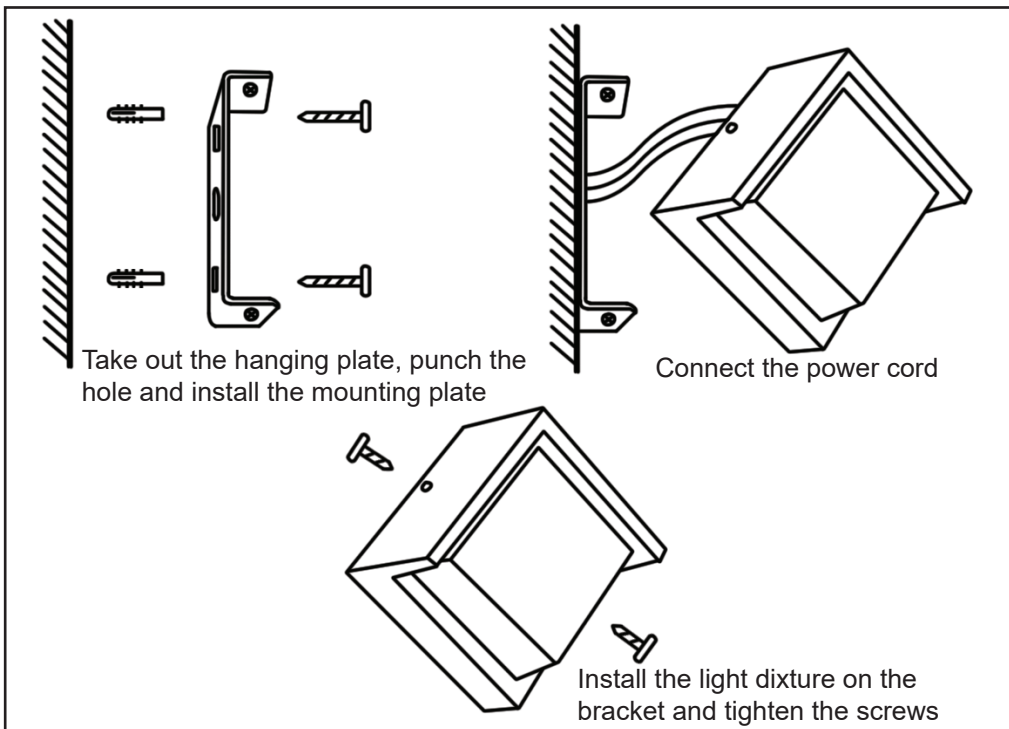

Type Y

To ensure your safety, If the cable becomes damaged, it must be replaced only by a suitably qualified person.
If used incorrectly this product can be dangerous.
Young people should be given instruction or supervised to ensure it is used safely.

Please note: These Light are NOT suitable for sea fronts!

DO NOT Jet Wash!