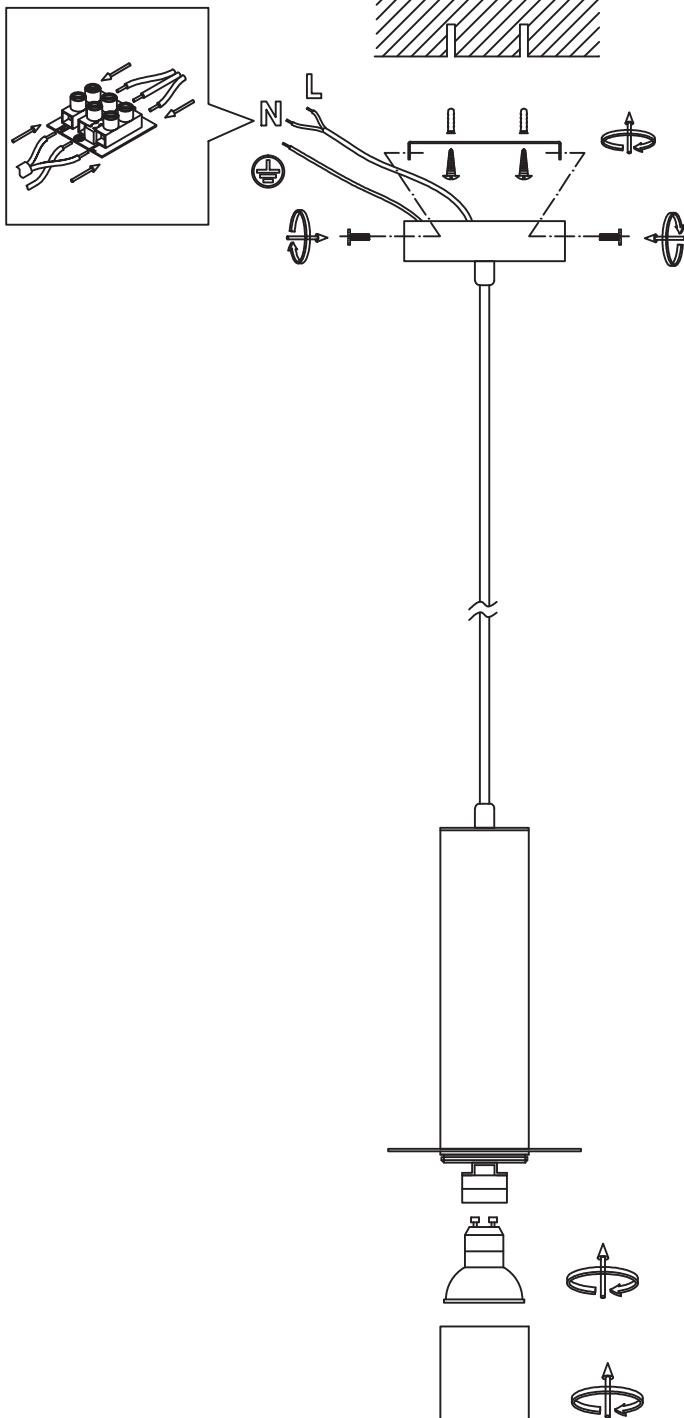

Supplier's Name: Long Life Lamp Company
 Supplier's Address: T2 Arundel Rd Uxbridge UB8 2RP UK
 Production Description: Modern Marble Pendant Light
 Model No.: H3072

• General Information

Recommended Bulbs:
**Energy Rating
 from A-G**

IP20

Cap-type (or other electric interface)	GU10
Mains or non-mains	Mains (240V 50Hz AC)
Energy consumption in on-mode	Max 35 kWh/1000h
On-mode power	Max 35 W
Outer dimensions	120mm x 120mm x 1225mm

Type Y