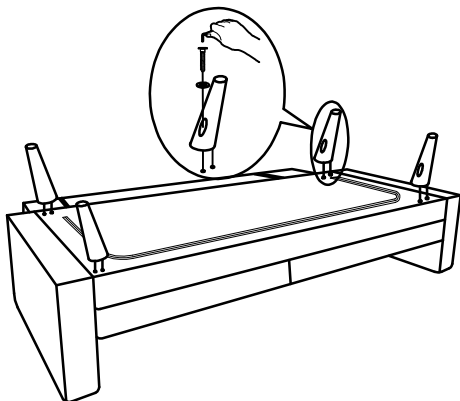

ASSEMBLY INSTRUCTIONS

ITEM NO:51325/51326

Spare Parts List

Wooden leg
4X

Shim
4X

Allen Key
1X

Bolt
4X

Right handrail
1X

Left armrest
1X

Round pillow
2X

Back pillow
2X

Sofa Body
1X

PARTS AND HARDWARE
STORAGE COMPARTMENT

Bed

Converting to Sofa

Converting to Lounger