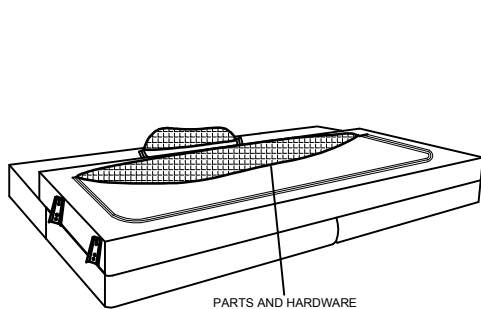

ASSEMBLY INSTRUCTIONS

ITEM NO:51325/51326

Spare Parts List

Wooden leg
4X

Shim
4X

Allen Key
1X

Bolt
4X

Right handrail
1X

Left armrest
1X

Round pillow
2X

Back pillow
2X

Sofa Body
1X

PARTS AND HARDWARE
STORAGE COMPARTMENT

Bed

Converting to Sofa

Converting to Lounger