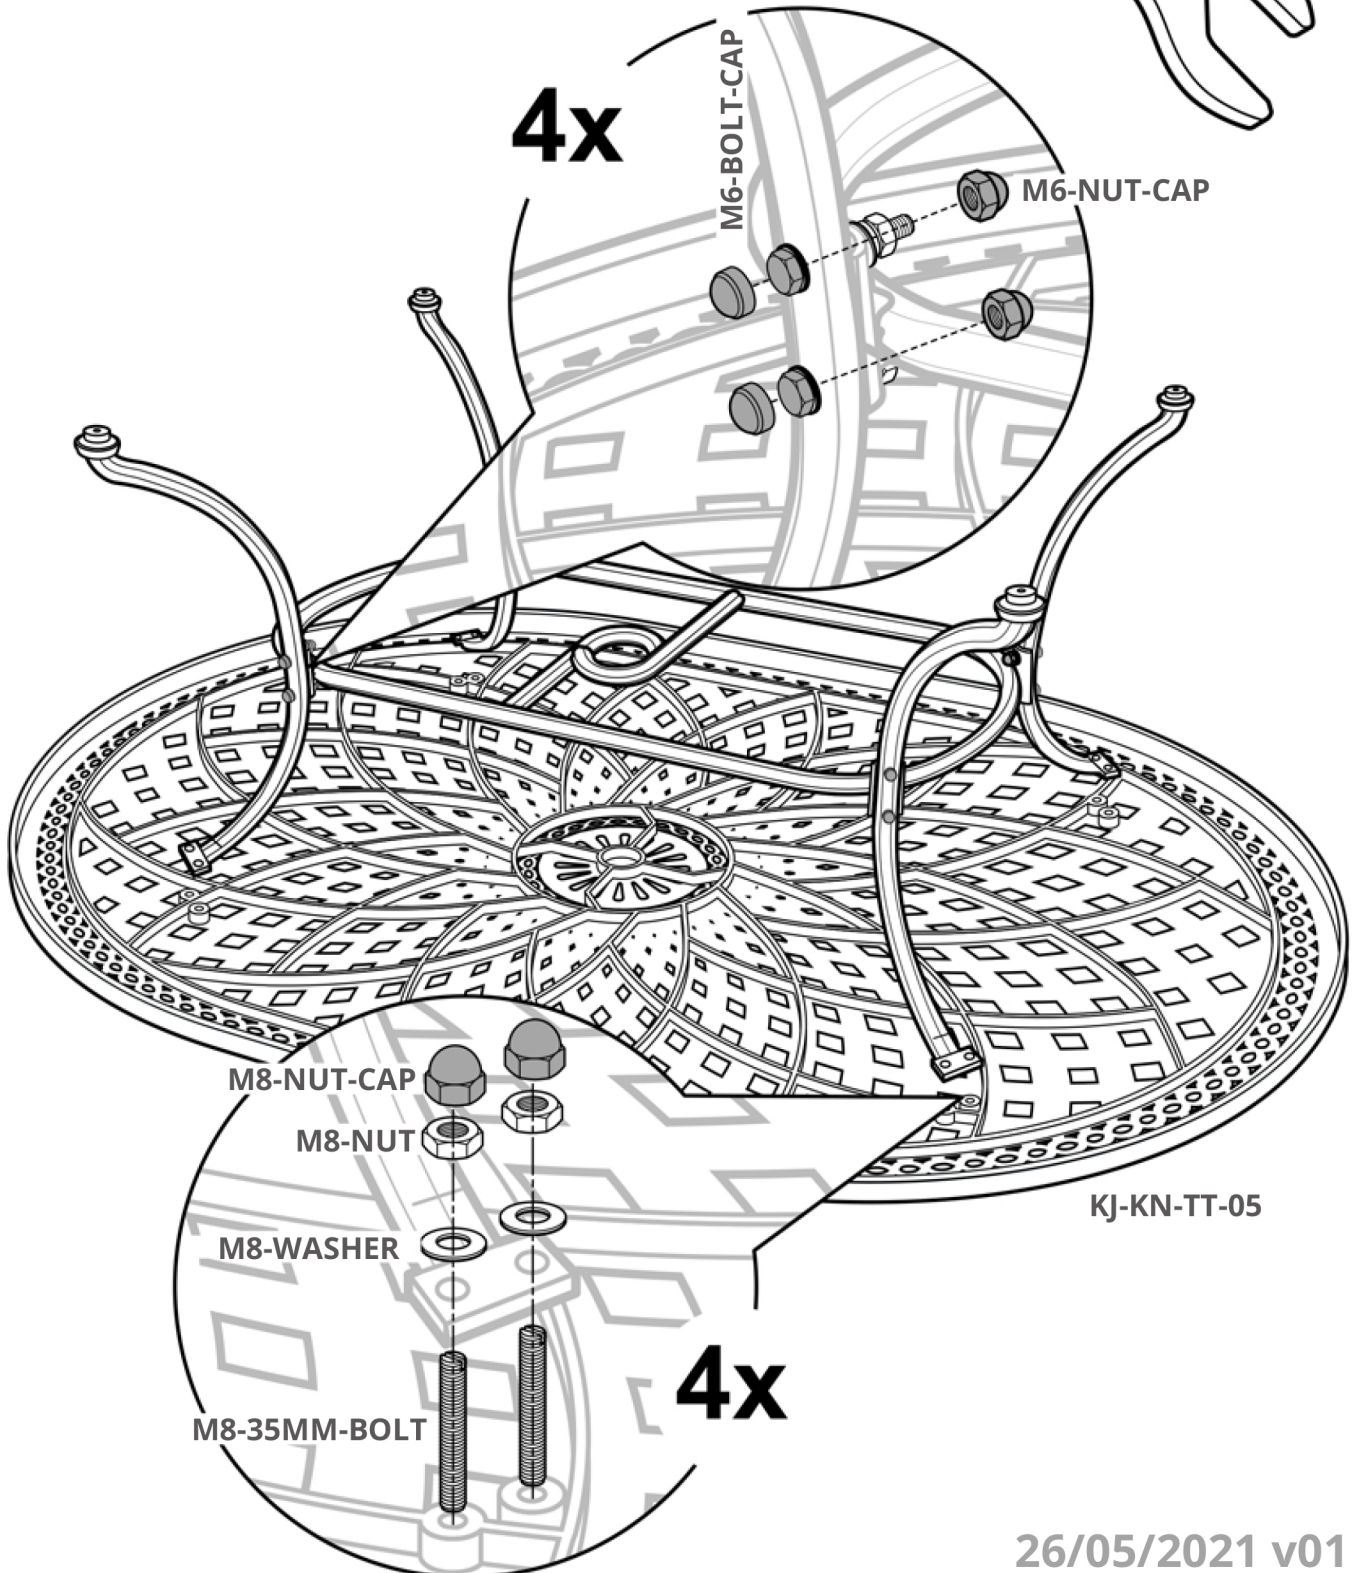

M6-55MM-HEX-HD

M6-WASHER

M6-WASHER

M6-NUT

4x

KJ-KN-US-04

KJ-KN-LG-02

3

APRIL

KJ-1-APR-SA

Lazy Susan

1

- M6-25MM-HD-BOLT-P 4x
- M8-NUT-CAP 10x
- M6-NUT-CAP 4x
- M8-NUT 10x
- M6-NUT 4x
- M8-WASHER 10x
- M6-WASHER 4x
- M8-SPRING-WASH 10x
- M6-SPRING-WASH 4x

2

KJ-SA-SB-01

- M8-NUT-CAP
- M8-NUT
- M8-SPRING-WASH
- M8-WASHER