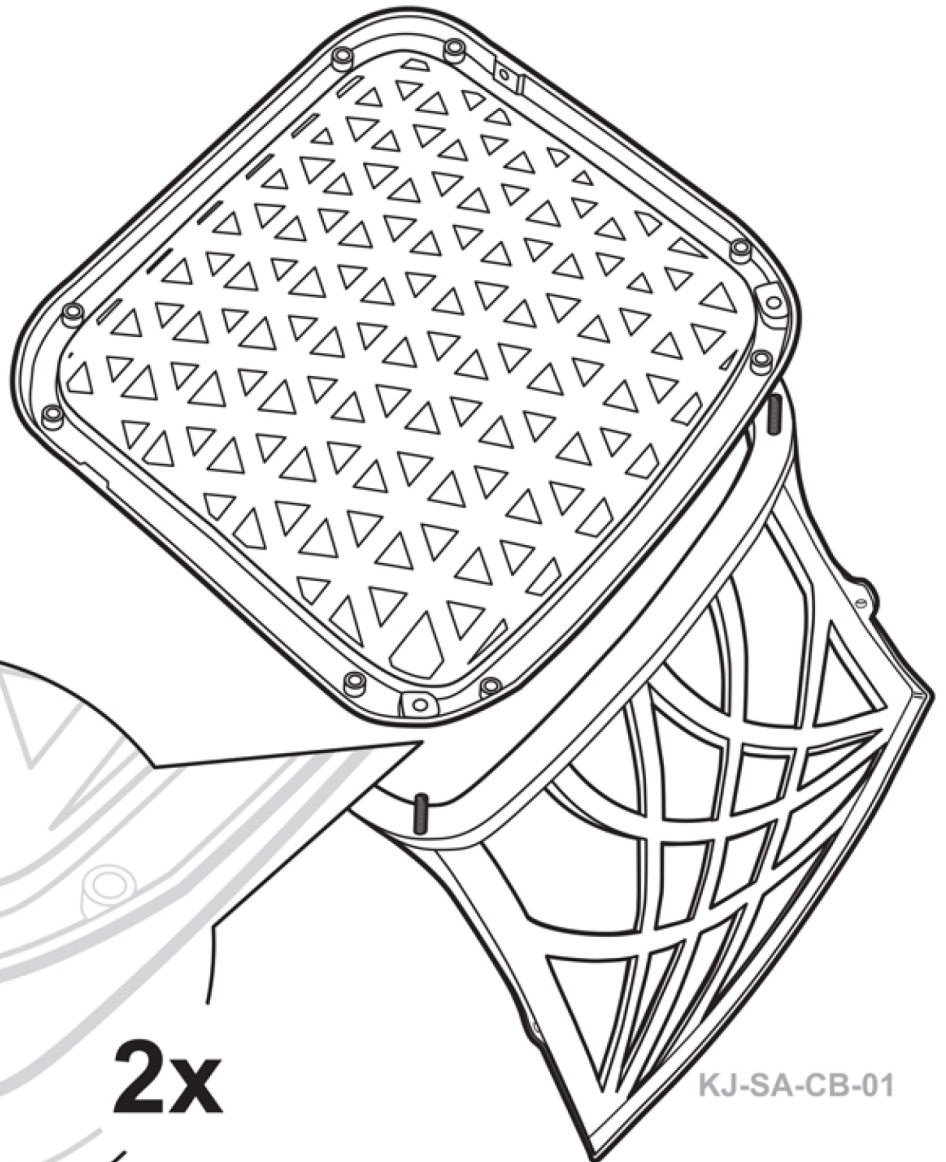

APRIL

KJ-1-APR-SA

Lazy Susan

1

- M6-25MM-HD-BOLT-P 4x
- M8-NUT-CAP 10x
- M6-NUT-CAP 4x
- M8-NUT 10x
- M6-NUT 4x
- M8-WASHER 10x
- M6-WASHER 4x
- M8-SPRING-WASH 10x
- M6-SPRING-WASH 4x

2

KJ-SA-SB-01

- M8-NUT-CAP
- M8-NUT
- M8-SPRING-WASH
- M8-WASHER