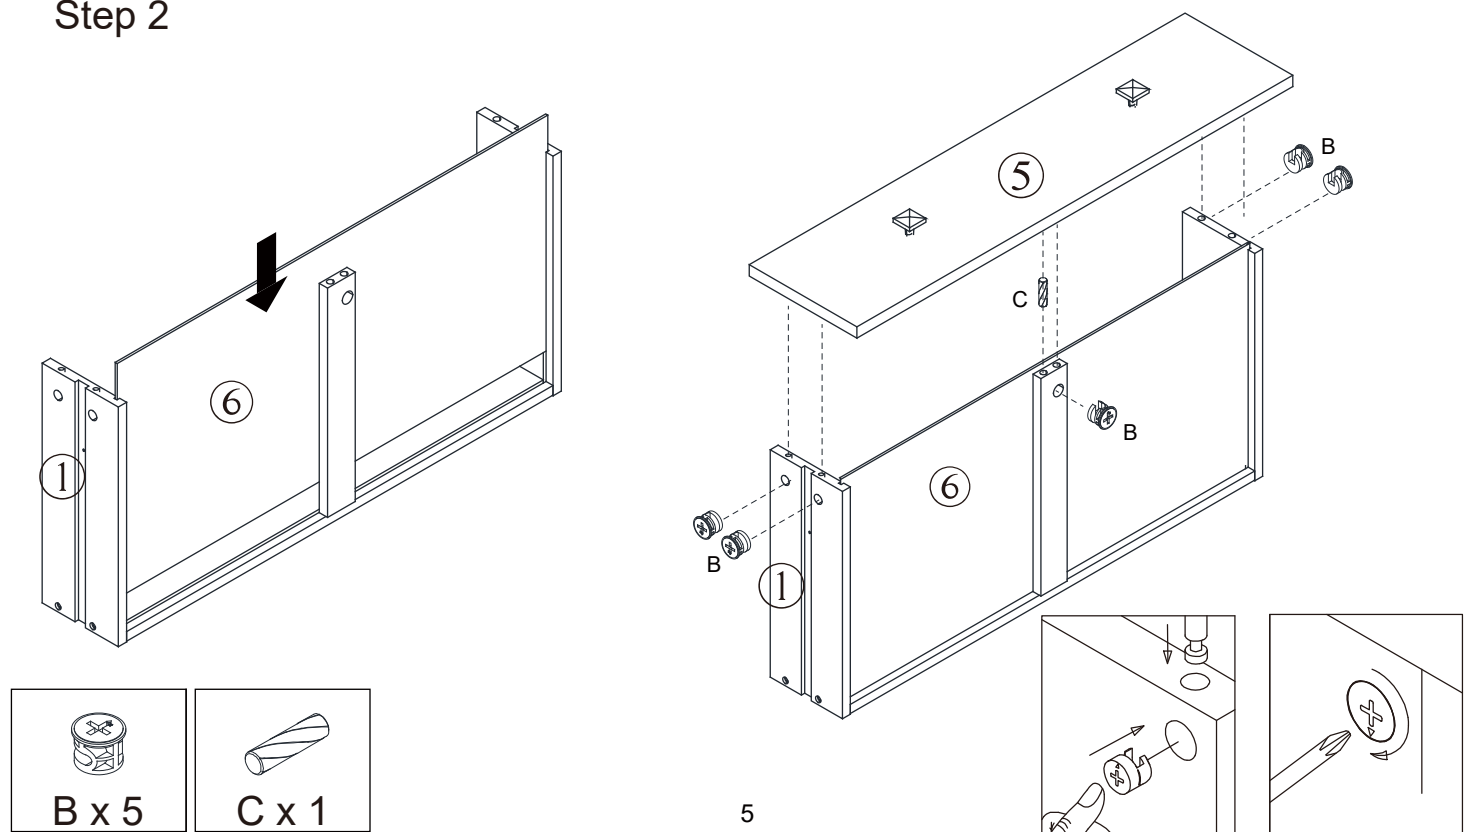

Assembly Instructions

If you have damaged or missing components,
email: aftersales@gpmfurniture.co.uk

Step 1

Step 2