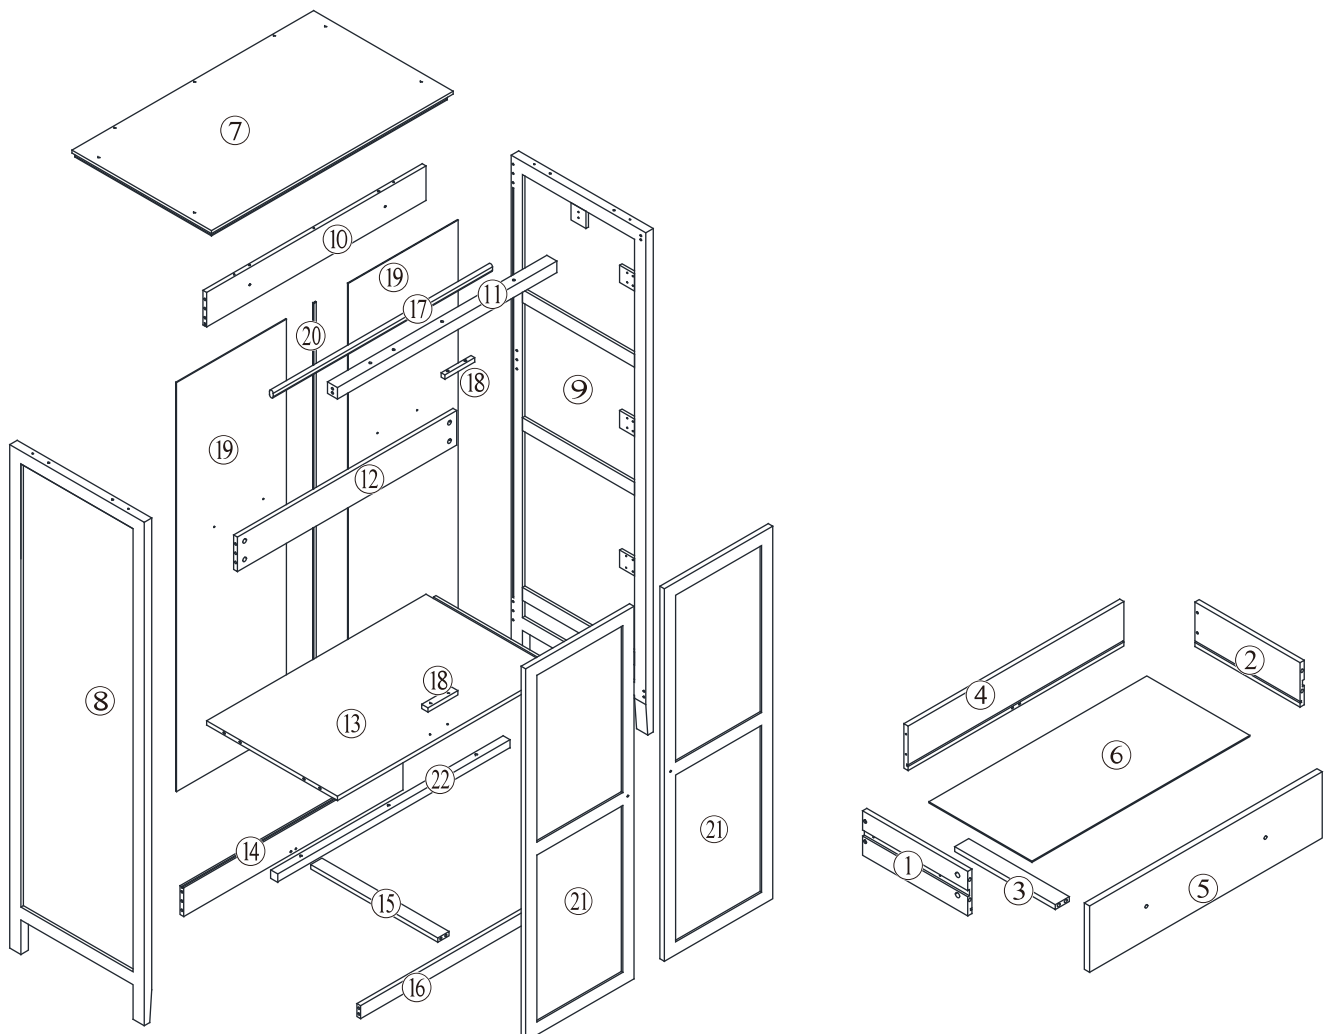

⚠ Safety and Care Advice

Important-Please read these instructions fully before starting assembly

- Check you have all the components and tools listed on pages 2,3 and 4.
- Remove all fittings from the plastic bags and separate them into their groups.
- Keep children and animals away from the work area, small parts could choke if swallowed.
- Make sure you have enough space to lay out the parts before starting.
- Do not stand or put weight on the product, this could cause damage.
- Assemble the item as close to its final position (in the same room) as possible.
- Assemble on a soft, level surface to avoid damaging the unit or your floor.
- We do not recommend the use of power drill/drivers for inserting screw, as this could damage the unit. only use hand screwdrivers.
- Dispose of all packaging carefully and responsibly.

Care and Maintenance

- Only clean using a damp cloth and mild detergent, do not use bleach or abrasive cleaners.
- From time to time check that there are no loose screws on this unit.
- This product should not be discarded with household waste. Take to your local authority waste disposal centre.

If you are unhappy with the product and wish to return it, please following the retailer's returns procedure.

Components - Panels