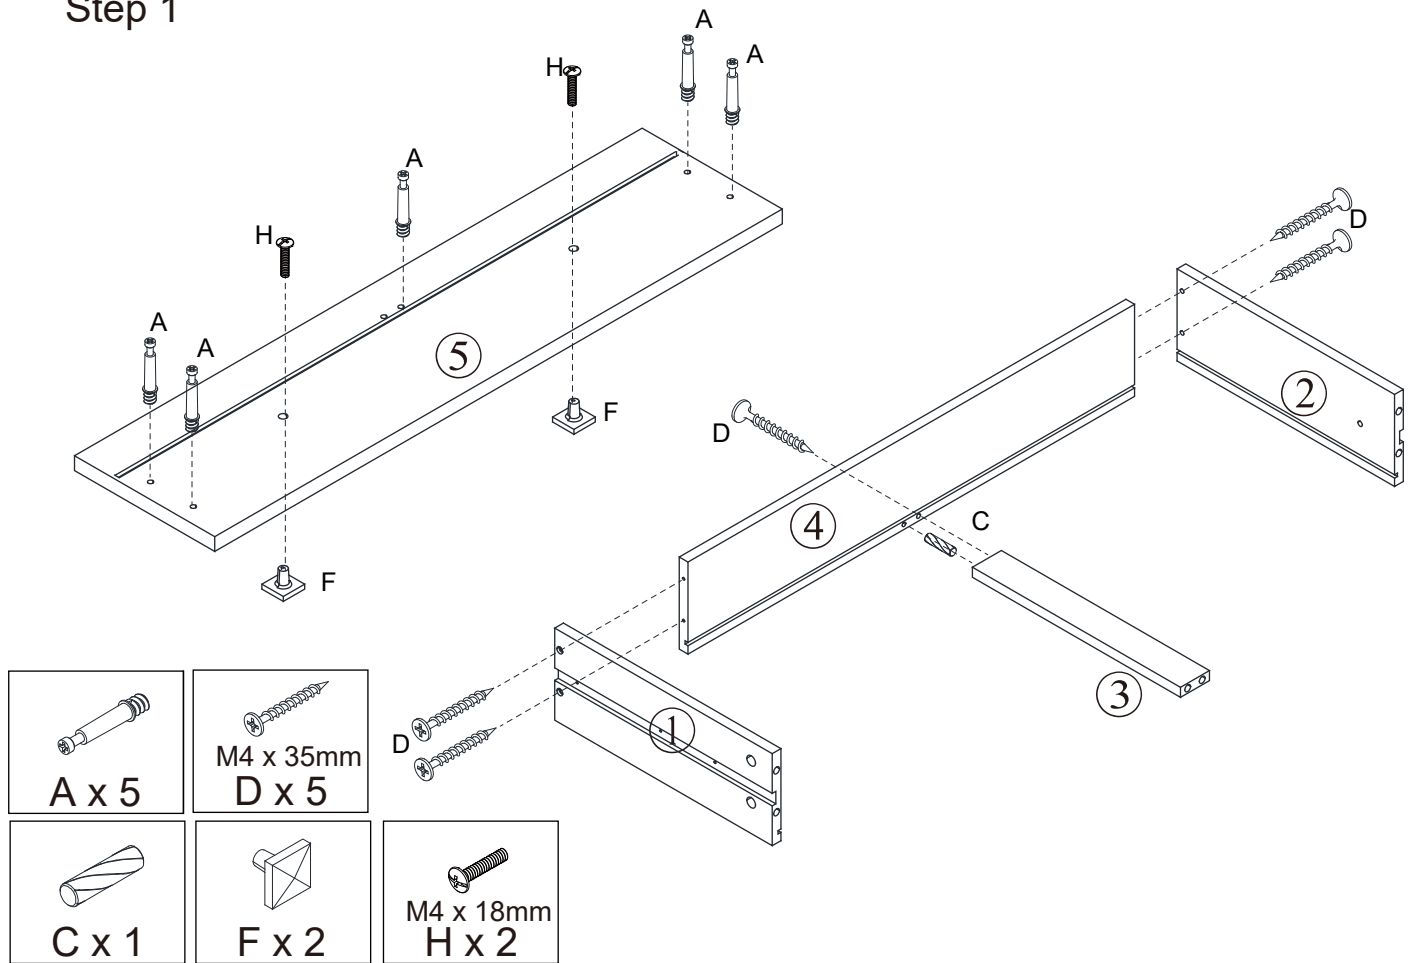

Assembly Instructions

If you have damaged or missing components,
email: aftersales@gpmfurniture.co.uk

Step 1