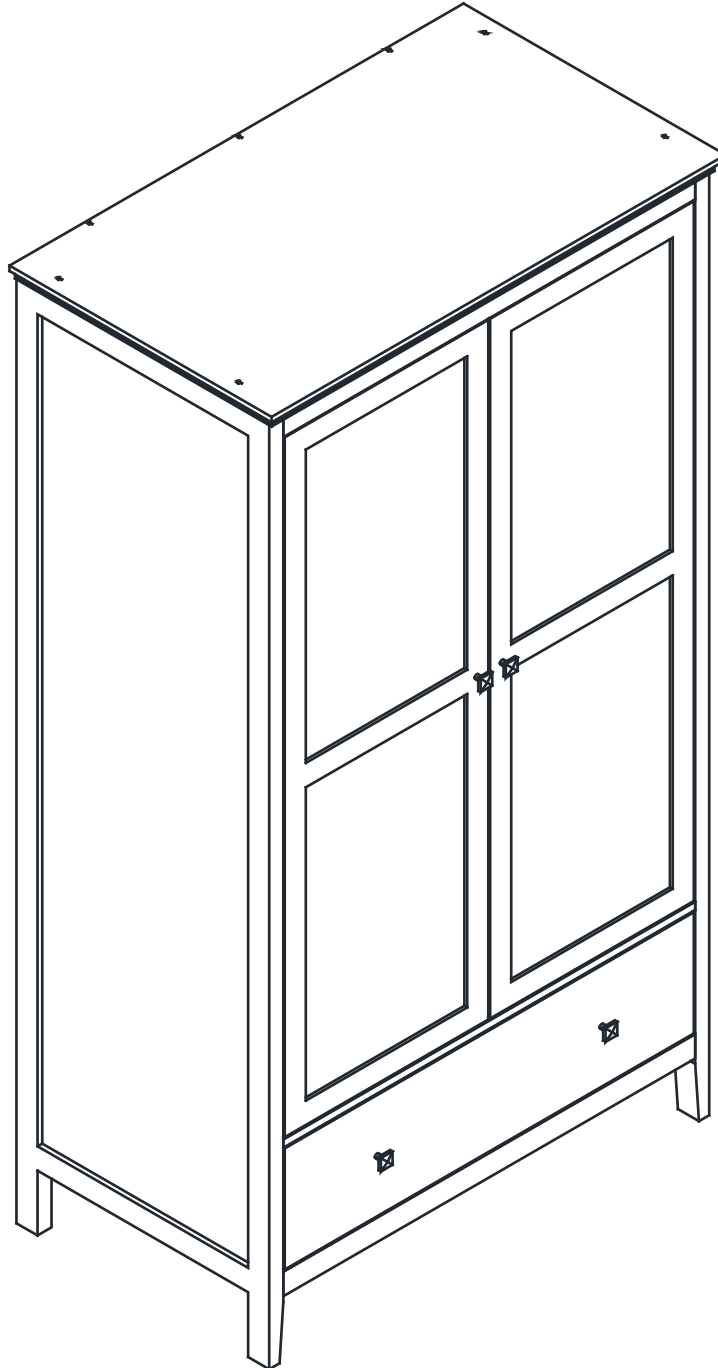

GOLBAL PROCUREMENT AND MARKETING LIMITED

BELLEVUE 2 DOOR 1 DRAWER WARDROBE

Assembly instruction- Please keep for future reference

ROBBEL2WT

Dimensions	No. People	Assembly Time	OW#
Width: 97 cm Depth: 56 cm Height: 180 cm		60 mins (approx)	ROBBEL2WT