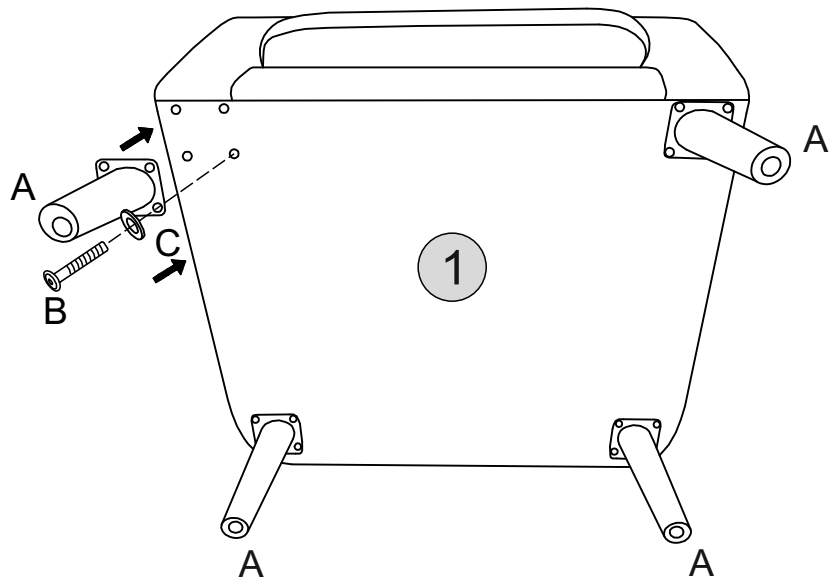

STEP 1

PARTS REQUIRED

1 - SOFA x1

HARDWARE REQUIRED

A 04

B 16

C 16

TOOLS REQUIRED