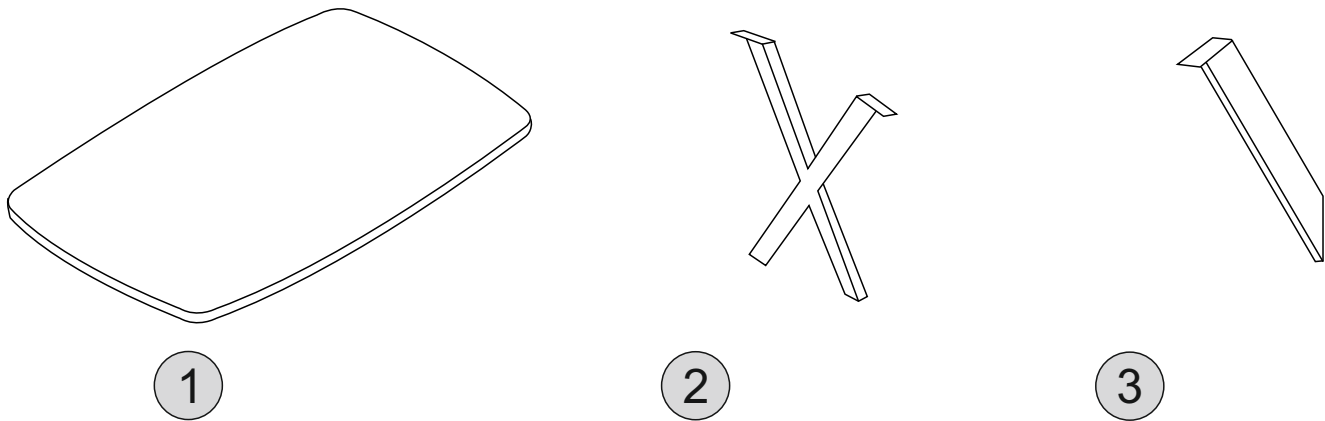

PARTS LIST

Part Number	Part Code	Part Description	Quantity	Carton
1	S300-301-050-SF1-01	Table Top	1	1/1
2	S300-301-050-SF1-02	Table Legs	2	1/1
3	S300-301-050-SF1-03	End Support Bar	2	1/1

HARDWARE LIST

REF		HARDWARE NAME	QTY
A		Bolts M8x40mm	2PCS
B		Bolts M8x15mm	6PCS
C		Adjusting Foot	4PCS
D		Allen Key	1PC
E		Metal Washer	8PCS