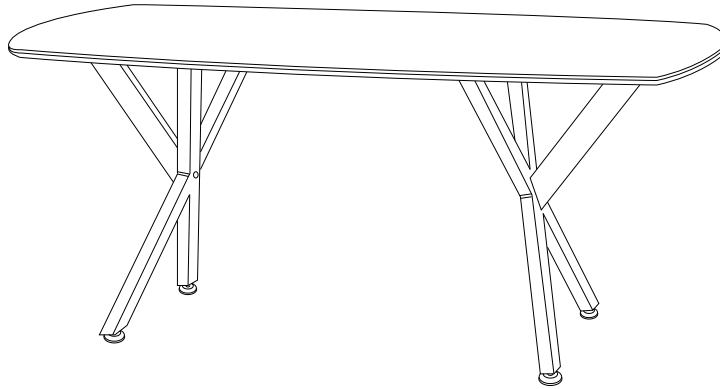

ATHENS OVAL COFFEE TABLE ASSEMBLY INSTRUCTIONS

IMPORTANT **FOR DOMESTIC USE ONLY** **PLEASE READ BEFORE YOU CONTINUE FURTHER**

THE PRODUCT YOU HAVE PURCHASED WILL GIVE YOU MANY YEARS OF SERVICE IF YOU FOLLOW THE GUIDELINES FOR ITS SAFE ASSEMBLY AND PERIODIC MAINTENANCE AND CLEANING .

ASSEMBLE ON A SOFT CLEAN SURFACE

DO NOT USE ANY TOOLS OTHER THAN THOSE SHOWN.

ANY SPANNERS OR ALLEN KEYS REQUIRED ARE INCLUDED WITH THE FITTINGS KIT.

DO NOT FOR ANY REASON USE A POWER TOOL TO ASSEMBLE THIS PRODUCT. ITS USE WILL INVALIDATE ANY CLAIM YOU MAY HAVE AND COULD MAKE THIS PRODUCT UNSAFE.

DEPENDING ON THE AMOUNT OF USE THIS PRODUCT RECEIVES IT MAY BE NECESSARY TO TIGHTEN UP THE FIXINGS FROM TIME TO TIME . THIS IS COMPLETELY NORMAL FOR ANY FLAT PACK FURNITURE.

DO NOT OVERTIGHTEN FIXINGS.

FOR CLEANING, YOU MAY USE A DAMP CLOTH (NOT WET) DO NOT USE POLISH, DETERGENT OR CHEMICAL CLEANERS.

THIS PRODUCT MAY STAIN OR MARK IF ALLOWED TO COME INTO CONTACT WITH WET OR DAMP OBJECTS.

THE SURFACE OF THIS ITEM IS NOT HEAT RESISTANT. ALWAYS USE A PLACE MAT UNDER HOT OR COLD ITEMS TO PREVENT MARKING.