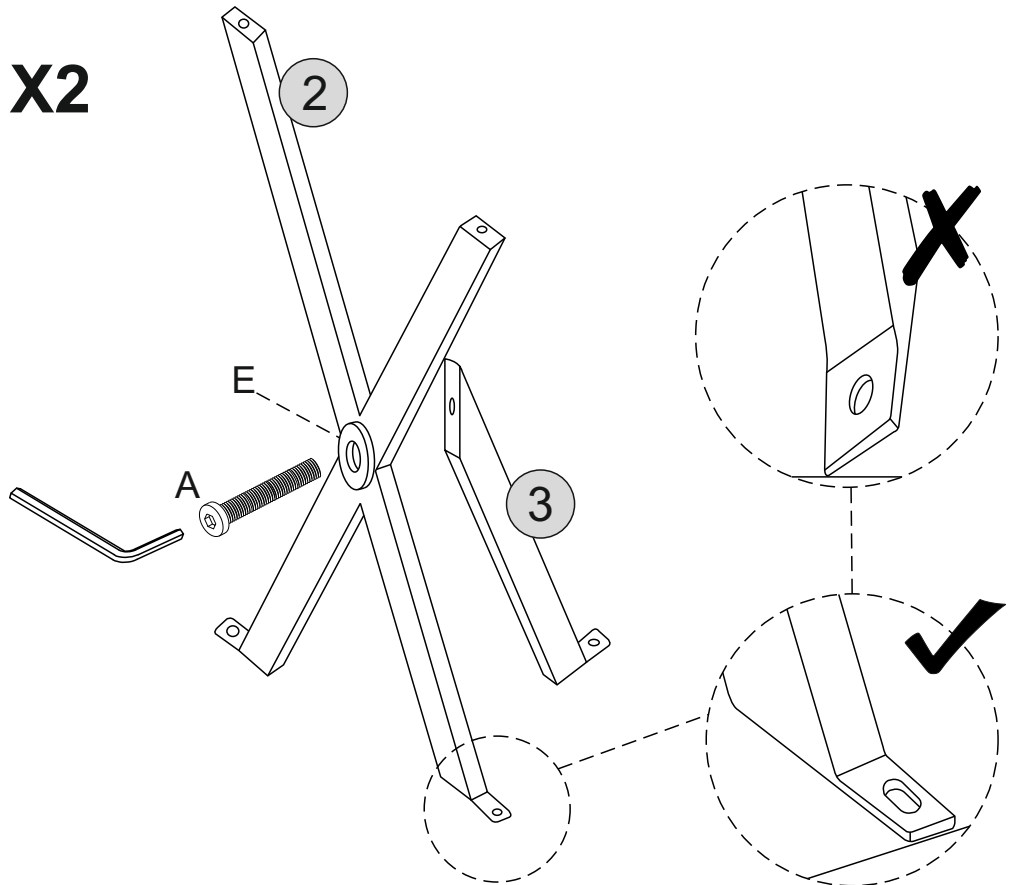

PARTS LIST

Part Number	Part Code	Part Description	Quantity	Carton
1	S300-301-050-SF1-01	Table Top	1	1/1
2	S300-301-050-SF1-02	Table Legs	2	1/1
3	S300-301-050-SF1-03	End Support Bar	2	1/1

HARDWARE LIST

REF		HARDWARE NAME	QTY
A		Bolts M8x40mm	2PCS
B		Bolts M8x15mm	6PCS
C		Adjusting Foot	4PCS
D		Allen Key	1PC
E		Metal Washer	8PCS

- 2 - TABLE LEGS x2
- 3 - END SUPPORT BAR x2

HARDWARE REQUIRED

- A  02
- E  02

TOOLS REQUIRED

X2

STEP 2

PARTS REQUIRED

- 1 - TABLE TOP x1