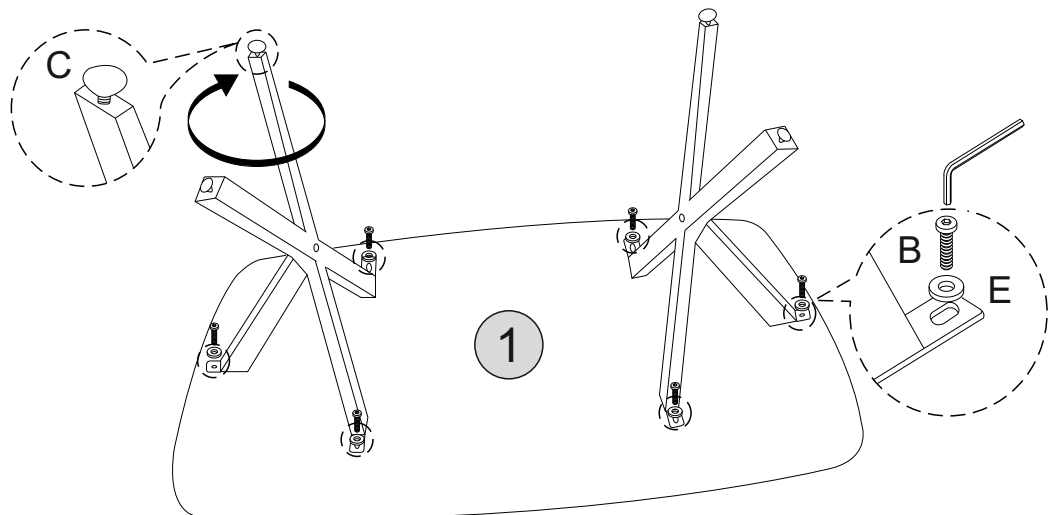

STEP 1

PARTS REQUIRED

- 2 - TABLE LEGS x2
- 3 - END SUPPORT BAR x2

HARDWARE REQUIRED

- A 02
- E 02

TOOLS REQUIRED

X2

STEP 2

PARTS REQUIRED

- 1 - TABLE TOP x1

HARDWARE REQUIRED

- B 06
- C 04
- E 06

TOOLS REQUIRED