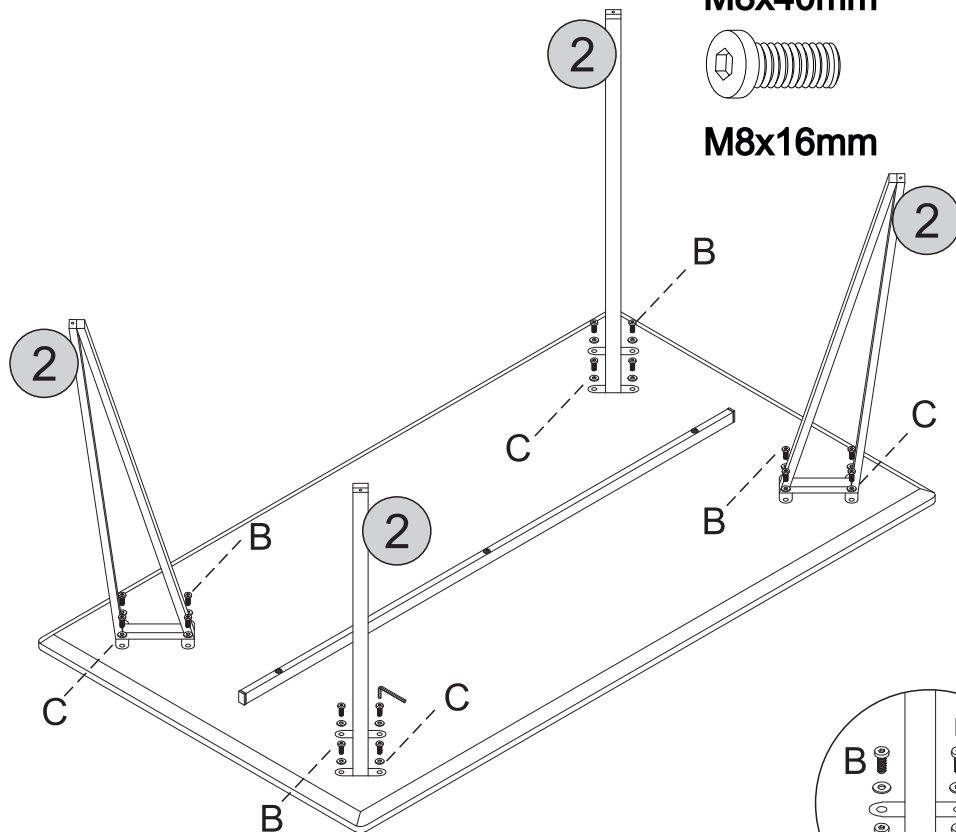

TOOLS REQUIRED

M8x40mm

M8x16mm