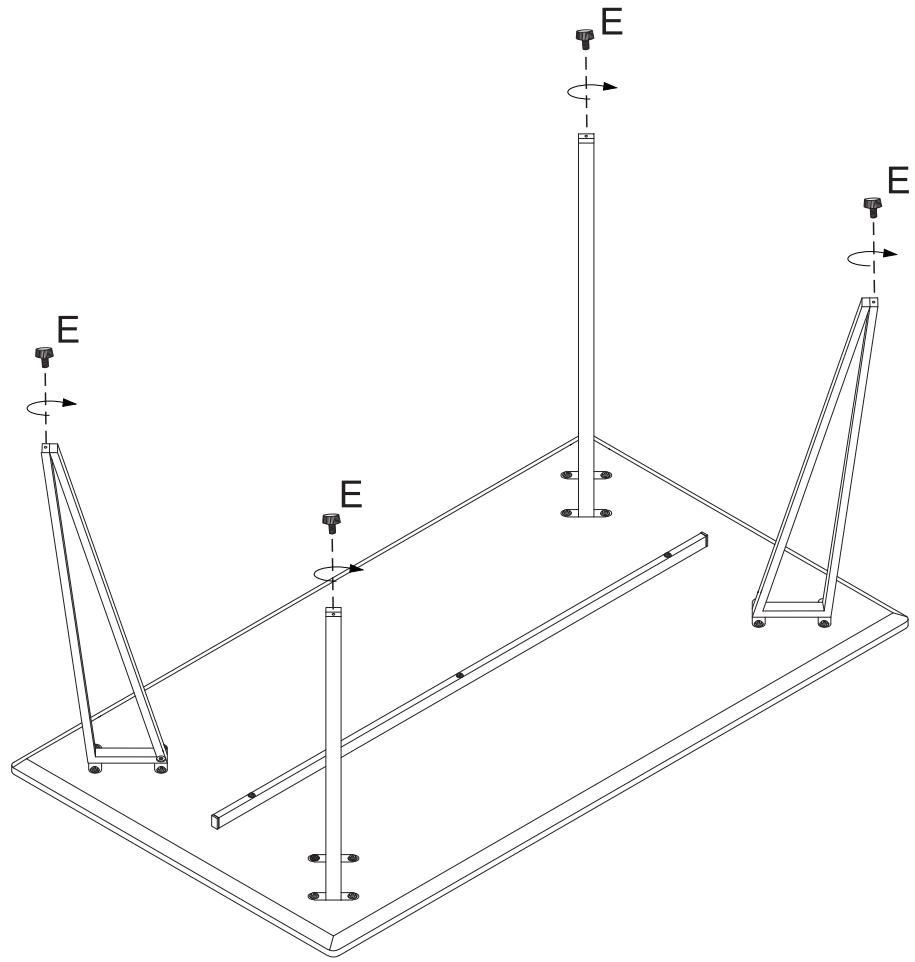

STEP 3

PARTS REQUIRED

HARDWARE REQUIRED

TOOLS REQUIRED

STEP 4

PARTS REQUIRED

HARDWARE REQUIRED

TOOLS REQUIRED