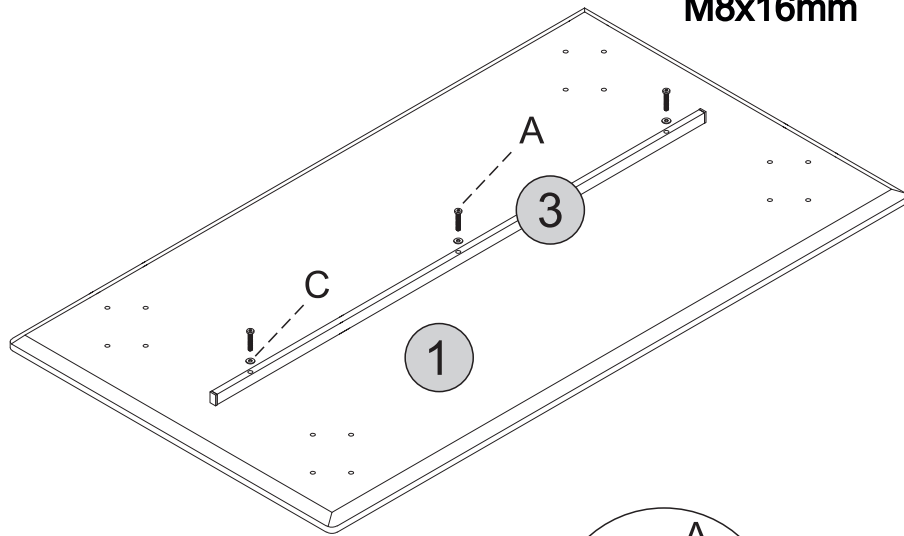

PARTS LIST

Part Number	Part Code	Part Description	Quantity	Carton
1	S400-403-058-SF1-01	Table Top	1	1/1
2	S400-403-058-SF1-02	Table Leg	4	1/1
3	S400-403-058-SF1-02	Table Crossbeam	1	1/1

HARDWARE LIST

REF		HARDWARE NAME	QTY
A		Bolts M8×40mm	3PCS
B		Bolts M8×16mm	16PCS
C		Metal Washer	19PCS
D		Allen Key	1PC
E		Adjustable Foot	4PCS

1 - TABLE TOP x1

3 - TABLE CROSSBEAM x1

HARDWARE REQUIRED

A  03

C  03

TOOLS REQUIRED

M8x40mm

M8x16mm