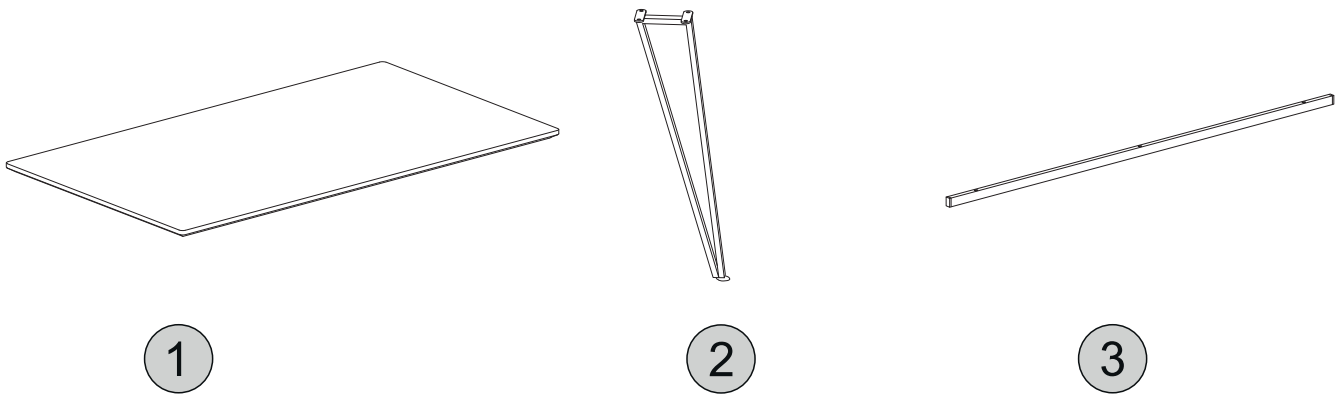

PARTS LIST

Part Number	Part Code	Part Description	Quantity	Carton
1	S400-403-058-SF1-01	Table Top	1	1/1
2	S400-403-058-SF1-02	Table Leg	4	1/1
3	S400-403-058-SF1-02	Table Crossbeam	1	1/1

HARDWARE LIST

REF		HARDWARE NAME	QTY
A		Bolts M8×40mm	3PCS
B		Bolts M8×16mm	16PCS
C		Metal Washer	19PCS
D		Allen Key	1PC
E		Adjustable Foot	4PCS