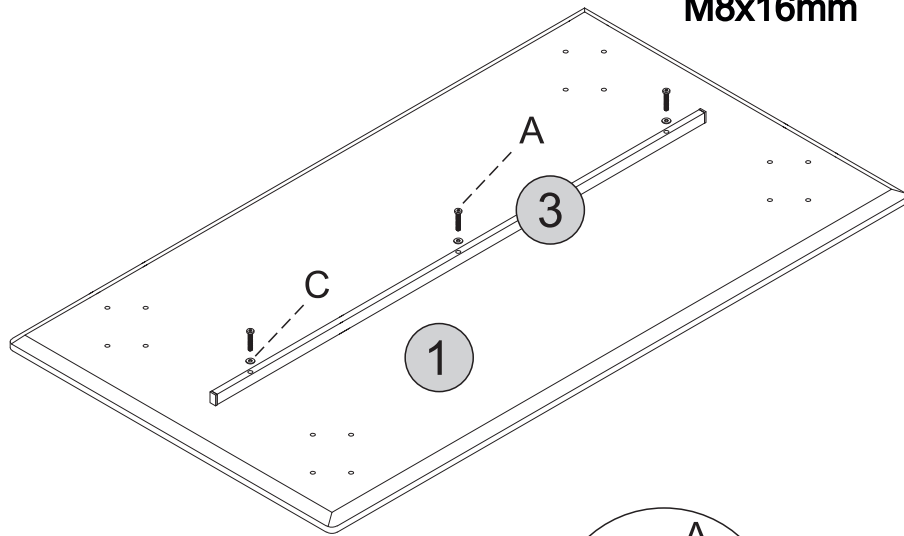

PARTS LIST

Part Number	Part Code	Part Description	Quantity	Carton
1	S400-403-059-SF1-01	Table Top	1	1/1
2	S400-403-059-SF1-02	Table Leg	4	1/1
3	S400-403-059-SF1-02	Table Crossbeam	1	1/1

HARDWARE LIST

REF		HARDWARE NAME	QTY
A		Bolts M8×40mm	3PCS
B		Bolts M8×16mm	16PCS
C		Metal Washer	19PCS
D		Allen Key	1PC
E		Adjustable Foot	4PCS

1 - TABLE TOP x1

3 - TABLE CROSSBEAM x1

HARDWARE REQUIRED

A  03

C  03

TOOLS REQUIRED

M8x40mm

M8x16mm