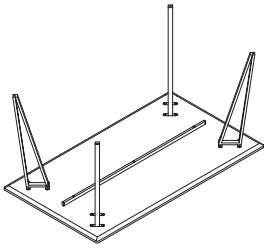

PARTS LIST

Part Number	Part Code	Part Description	Quantity	Carton
1	S400-403-059-SF1-01	Table Top	1	1/1
2	S400-403-059-SF1-02	Table Leg	4	1/1
3	S400-403-059-SF1-02	Table Crossbeam	1	1/1

HARDWARE LIST

REF		HARDWARE NAME	QTY
A		Bolts M8×40mm	3PCS
B		Bolts M8×16mm	16PCS
C		Metal Washer	19PCS
D		Allen Key	1PC
E		Adjustable Foot	4PCS

STEP 2

PARTS REQUIRED

2 - TABLE LEG x4

HARDWARE REQUIRED

B  16

C  16

TOOLS REQUIRED

M8x40mm

M8x16mm

STEP 3

PARTS REQUIRED

HARDWARE REQUIRED

TOOLS REQUIRED

STEP 4

PARTS REQUIRED

HARDWARE REQUIRED