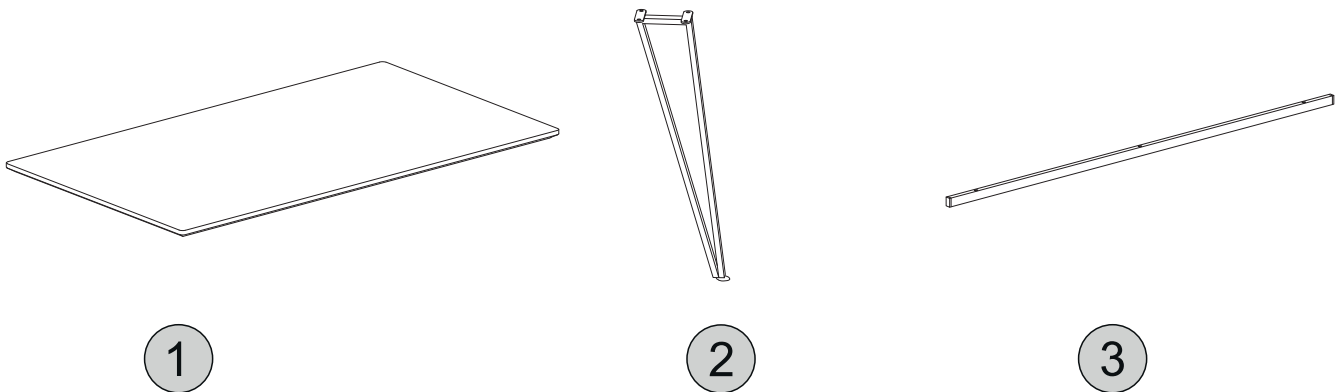

PARTS LIST

Part Number	Part Code	Part Description	Quantity	Carton
1	S400-403-059-SF1-01	Table Top	1	1/1
2	S400-403-059-SF1-02	Table Leg	4	1/1
3	S400-403-059-SF1-02	Table Crossbeam	1	1/1

HARDWARE LIST

REF		HARDWARE NAME	QTY
A		Bolts M8×40mm	3PCS
B		Bolts M8×16mm	16PCS
C		Metal Washer	19PCS
D		Allen Key	1PC
E		Adjustable Foot	4PCS