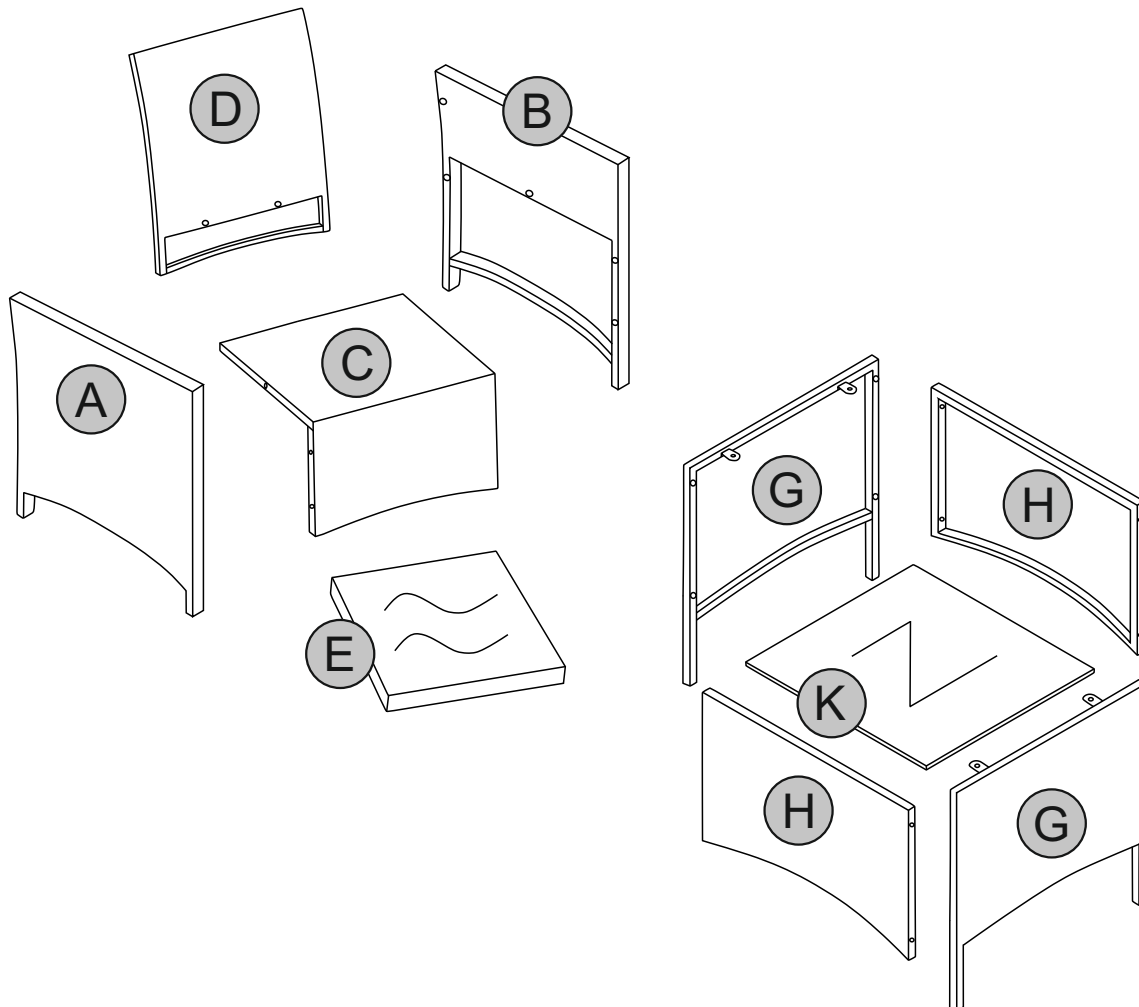

- Use a breathable, waterproof furniture cover to protect your garden furniture when not in use.
- If storing inside, allow to dry completely before storing.
- We recommend storing the cushions in a dry, ventilated space when not in use.

PLEASE CHECK THAT YOU HAVE ALL THE PARTS LISTED BEFORE YOU START ASSEMBLING. IF YOU DO FIND THAT SOMETHING IS MISSING, DO NOT CONTINUE ASSEMBLY. PLEASE CONTACT YOUR SUPPLIER IMMEDIATELY.

PARTS LIST

Part Number	Part Code	Part Description	Quantity	Carton
A	S700-701-003-XC1-A	Chair Frame (Left)	2	1
B	S700-701-003-XC1-B	Chair Frame (Right)	2	1
C	S700-701-003-XC1-C	Chair Seat Pad	2	1
D	S700-701-003-XC1-D	Chair Back	2	1
E	S700-701-003-XC1-E	Chair Cushion	2	1
G	S700-701-003-XC1-G	Table Frame (Leg)	2	1
H	S700-701-003-XC1-H	Table Frame (Side)	2	1
K	S700-701-003-XC1-K	Table Top	1	1