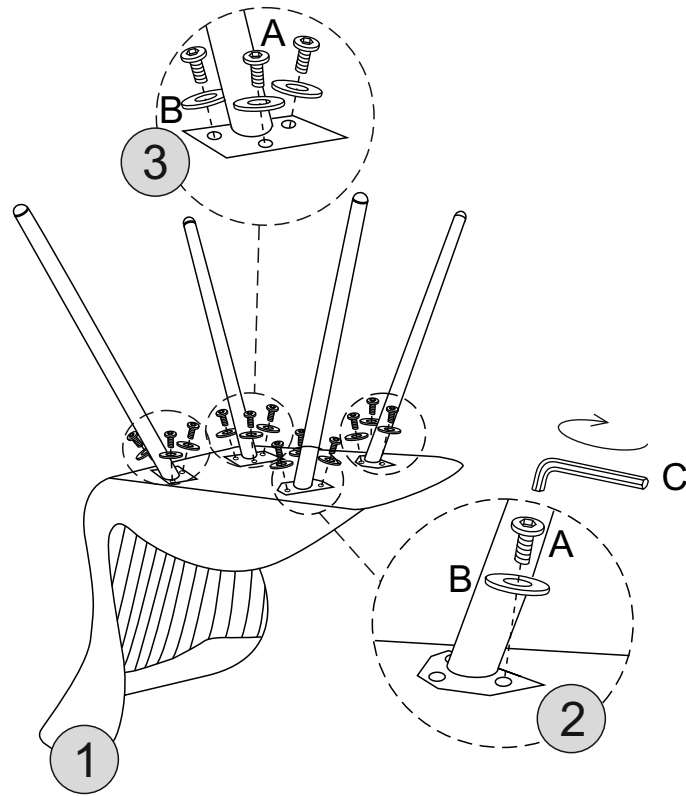

## PARTS LIST

Part Number	Part Code	Part Description	Quantity	Carton
1	S400-402-127-SF1-01	Chair Seat	1	1/1
2	S400-402-127-SF1-02	Front Leg	2	1/1
3	S400-402-127-SF1-03	Back Leg	2	1/1

## HARDWARE LIST

REF		HARDWARE NAME	QTY
A		Bolts M6x22mm	12PCS
B	 M6x14	Metal Washer	12PCS
C	 M5	Allen Key	1PC

PLEASE CHECK THAT YOU HAVE ALL THE PARTS LISTED BEFORE YOU START ASSEMBLING. IF YOU DO FIND THAT SOMETHING IS MISSING, DO NOT CONTINUE ASSEMBLY. PLEASE CONTACT YOUR SUPPLIER IMMEDIATELY.

# STEP 1

**PARTS REQUIRED**

1 - CHAIR SEAT	x1
2 - FRONT LEG	x2
3 - BACK LEG	x2

**HARDWARE REQUIRED**

A		12
B		12

**TOOLS REQUIRED**

# STEP 2

**PARTS REQUIRED**

**HARDWARE REQUIRED**

**TOOLS REQUIRED**