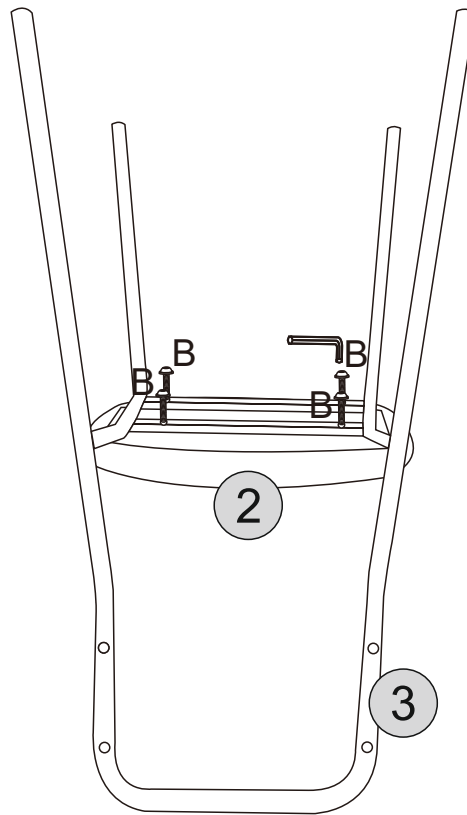

1

2

3

PARTS LIST

Part Number	Part Description	Quantity	Carton
1	Chair Back	1	1/1
2	Chair Seat	1	1/1
3	Chair Leg	1	1/1

HARDWARE LIST

REF		HARDWARE NAME	QTY
A		Bolts M6×35mm	4PCS
B		Bolts M6×30mm	4PCS
C		Allen Key	1PC

2 - CHAIR SEAT x1

3 - CHAIR LEG x1

HARDWARE REQUIRED

B  04

TOOLS REQUIRED

M6 x 35mm

M6 x 30mm

STEP 2

PARTS REQUIRED

1 - CHAIR BACK x1

HARDWARE REQUIRED

A  04

TOOLS REQUIRED

M6 x 35mm

M6 x 30mm

MARLOW DINING TABLE WHITE MARBLE EFFECT ASSEMBLY INSTRUCTIONS