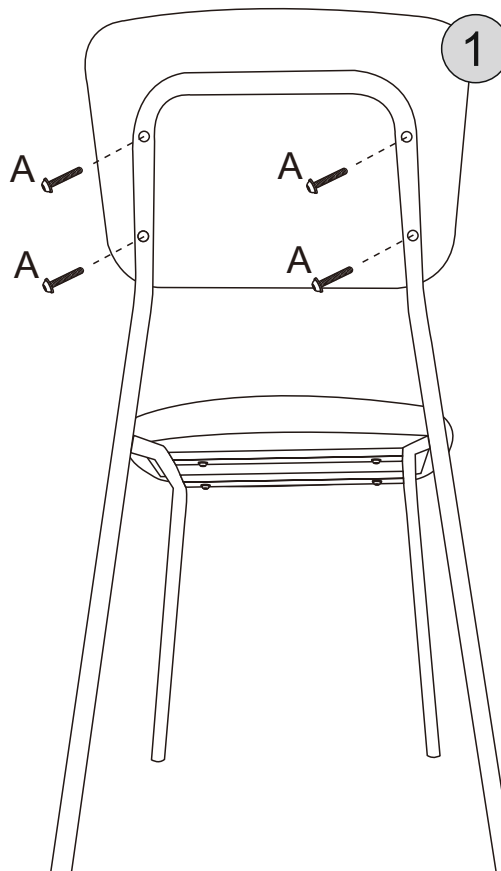

PARTS REQUIRED

1 - CHAIR BACK x1

HARDWARE REQUIRED

A  04

TOOLS REQUIRED

M6 x 35mm

M6 x 30mm

MARLOW DINING TABLE WHITE MARBLE EFFECT ASSEMBLY INSTRUCTIONS