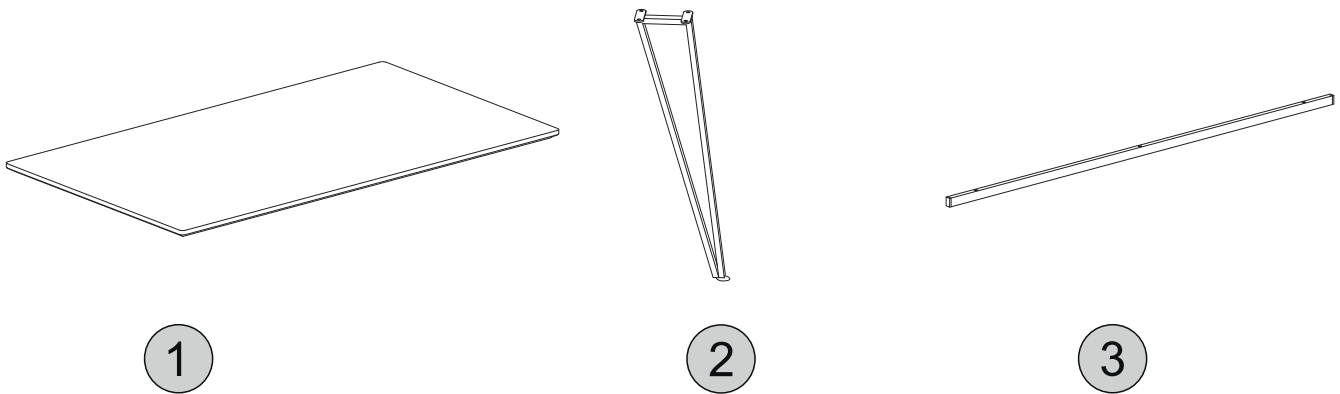

PARTS LIST

Part Number	Part Code	Part Description	Quantity	Carton
1	S400-403-059-SF1-01	Table Top	1	1/1
2	S400-403-059-SF1-02	Table Leg	4	1/1
3	S400-403-059-SF1-02	Table Crossbeam	1	1/1

HARDWARE LIST

REF		HARDWARE NAME	QTY
A		Bolts M8×40mm	3PCS
B		Bolts M8×16mm	16PCS
C		Metal Washer	19PCS
D		Allen Key	1PC
E		Adjustable Foot	4PCS

PLEASE CHECK THAT YOU HAVE ALL THE PARTS LISTED BEFORE YOU START ASSEMBLING. IF YOU DO FIND THAT SOMETHING IS MISSING, DO NOT CONTINUE ASSEMBLY. PLEASE CONTACT YOUR SUPPLIER IMMEDIATELY.