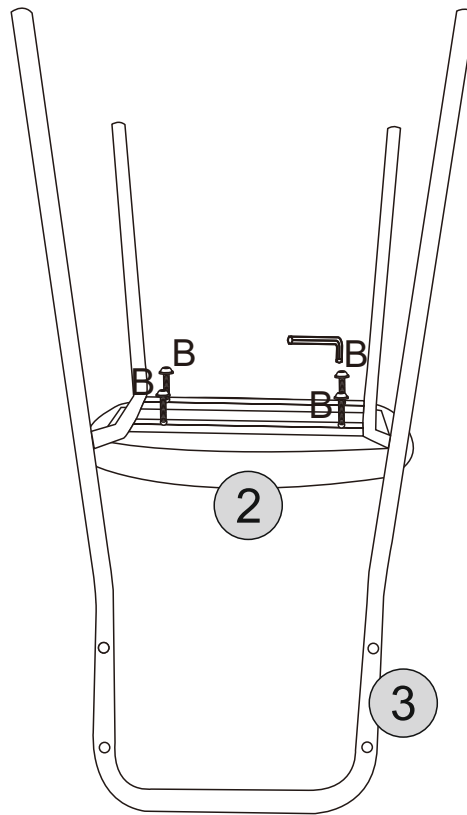

1

2

3

PARTS LIST

Part Number	Part Description	Quantity	Carton
1	Chair Back	1	1/1
2	Chair Seat	1	1/1
3	Chair Leg	1	1/1

HARDWARE LIST

REF		HARDWARE NAME	QTY
A		Bolts M6×35mm	4PCS
B		Bolts M6×30mm	4PCS
C		Allen Key	1PC

2 - CHAIR SEAT x1

3 - CHAIR LEG x1

HARDWARE REQUIRED

B  04

TOOLS REQUIRED

M6 x 35mm

M6 x 30mm

STEP 2

PARTS REQUIRED

1 - CHAIR BACK x1

HARDWARE REQUIRED

A  04

TOOLS REQUIRED

M6 x 35mm

M6 x 30mm

MARLOW DINING TABLE BLACK MARBLE EFFECT ASSEMBLY INSTRUCTIONS