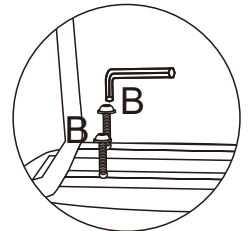

2 - CHAIR SEAT x1

3 - CHAIR LEG x1

HARDWARE REQUIRED

B  04

TOOLS REQUIRED

M6 x 35mm

M6 x 30mm

STEP 2

PARTS REQUIRED

1 - CHAIR BACK x1

HARDWARE REQUIRED

A  04

TOOLS REQUIRED

M6 x 35mm

M6 x 30mm

MARLOW DINING TABLE BLACK MARBLE EFFECT ASSEMBLY INSTRUCTIONS