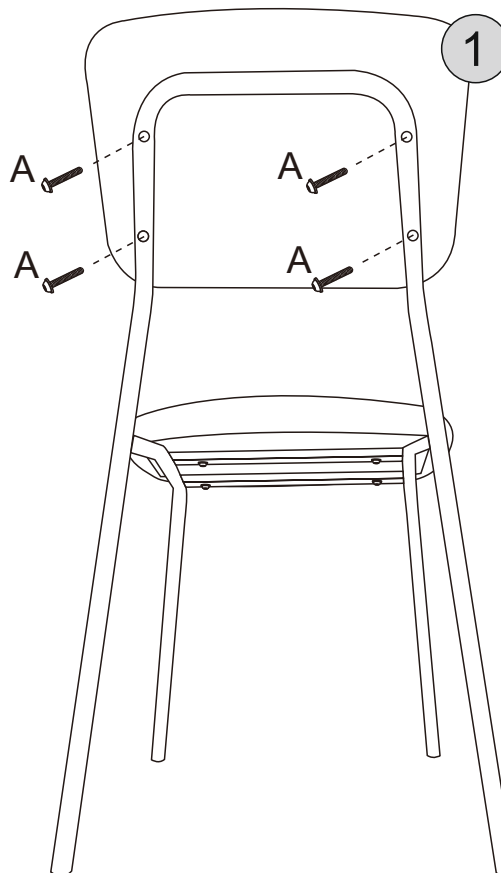

1

2

3

PARTS LIST

Part Number	Part Description	Quantity	Carton
1	Chair Back	1	1/1
2	Chair Seat	1	1/1
3	Chair Leg	1	1/1

HARDWARE LIST

REF		HARDWARE NAME	QTY
A		Bolts M6×35mm	4PCS
B		Bolts M6×30mm	4PCS
C		Allen Key	1PC

PARTS REQUIRED

1 - CHAIR BACK x1

HARDWARE REQUIRED

A  04

TOOLS REQUIRED

M6 x 35mm

M6 x 30mm

MARLOW DINING TABLE BLACK MARBLE EFFECT ASSEMBLY INSTRUCTIONS