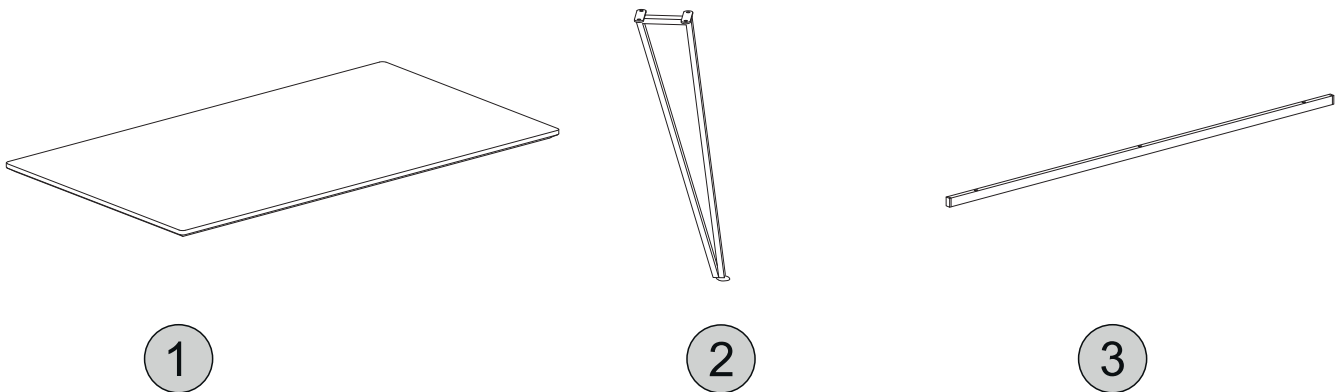

PARTS LIST

Part Number	Part Code	Part Description	Quantity	Carton
1	S400-403-058-SF1-01	Table Top	1	1/1
2	S400-403-058-SF1-02	Table Leg	4	1/1
3	S400-403-058-SF1-02	Table Crossbeam	1	1/1

HARDWARE LIST

REF		HARDWARE NAME	QTY
A		Bolts M8×40mm	3PCS
B		Bolts M8×16mm	16PCS
C		Metal Washer	19PCS
D		Allen Key	1PC
E		Adjustable Foot	4PCS

PLEASE CHECK THAT YOU HAVE ALL THE PARTS LISTED BEFORE YOU START ASSEMBLING. IF YOU DO FIND THAT SOMETHING IS MISSING, DO NOT CONTINUE ASSEMBLY. PLEASE CONTACT YOUR SUPPLIER IMMEDIATELY.