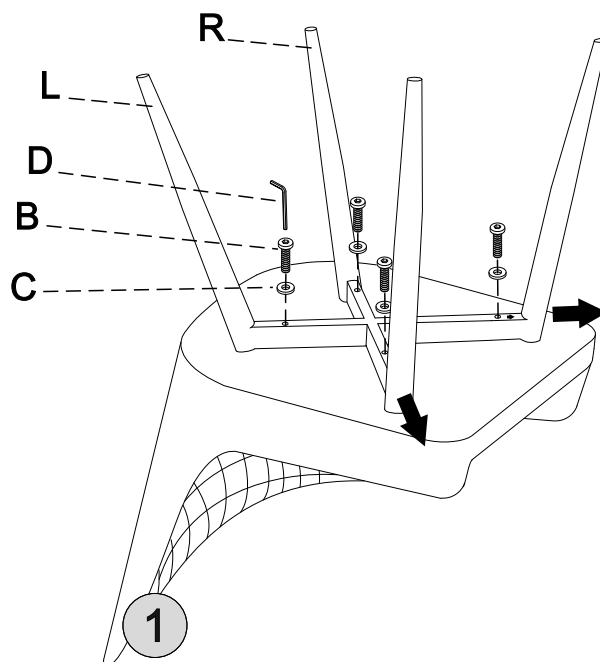

TOOLS REQUIRED

M6x45mm

M6x30mm