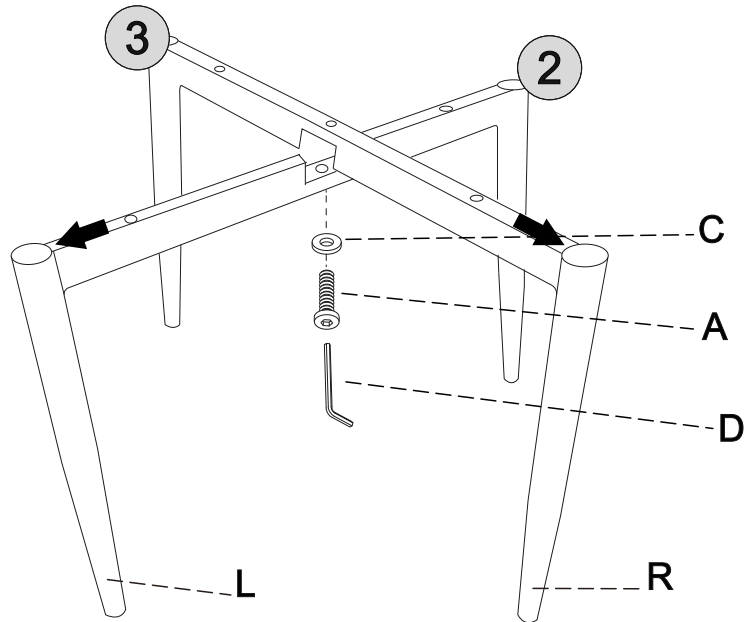

PARTS LIST

Part Number	Part Description	Quantity	Carton
1	Seat Pad	1	1/1
2	Chair Leg (L)	1	1/1
3	Chair Leg (R)	1	1/1

HARDWARE LIST

REF		HARDWARE NAME	QTY
A		Bolts M6x30mm	1PCS
B		Bolts M6x45mm	4PCS
C		Metal Washer	5PCS
D		Allen Key	1PC

2 - CHAIR LEG (L) x1

3 - CHAIR LEG (R) x1

HARDWARE REQUIRED

A  01

C  01

TOOLS REQUIRED

M6x45mm

M6x30mm