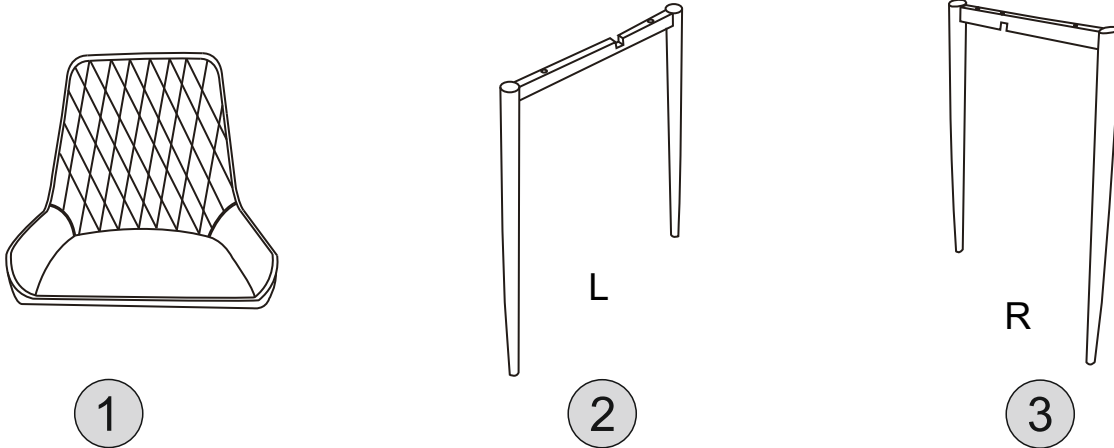

PARTS LIST

Part Number	Part Description	Quantity	Carton
1	Seat Pad	1	1/1
2	Chair Leg (L)	1	1/1
3	Chair Leg (R)	1	1/1

HARDWARE LIST

REF		HARDWARE NAME	QTY
A		Bolts M6x30mm	1PCS
B		Bolts M6x45mm	4PCS
C		Metal Washer	5PCS
D		Allen Key	1PC