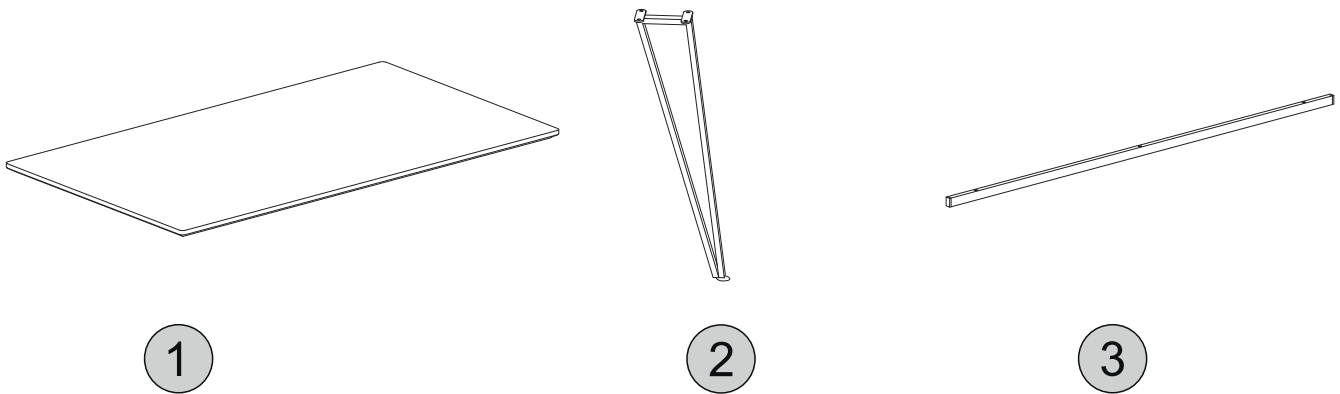

PARTS LIST

Part Number	Part Code	Part Description	Quantity	Carton
1	S400-403-058-SF1-01	Table Top	1	1/1
2	S400-403-058-SF1-02	Table Leg	4	1/1
3	S400-403-058-SF1-02	Table Crossbeam	1	1/1

HARDWARE LIST

REF		HARDWARE NAME	QTY
A		Bolts M8×40mm	3PCS
B		Bolts M8×16mm	16PCS
C		Metal Washer	19PCS
D		Allen Key	1PC
E		Adjustable Foot	4PCS

PLEASE CHECK THAT YOU HAVE ALL THE PARTS LISTED BEFORE YOU START ASSEMBLING. IF YOU DO FIND THAT SOMETHING IS MISSING, DO NOT CONTINUE ASSEMBLY. PLEASE CONTACT YOUR SUPPLIER IMMEDIATELY.