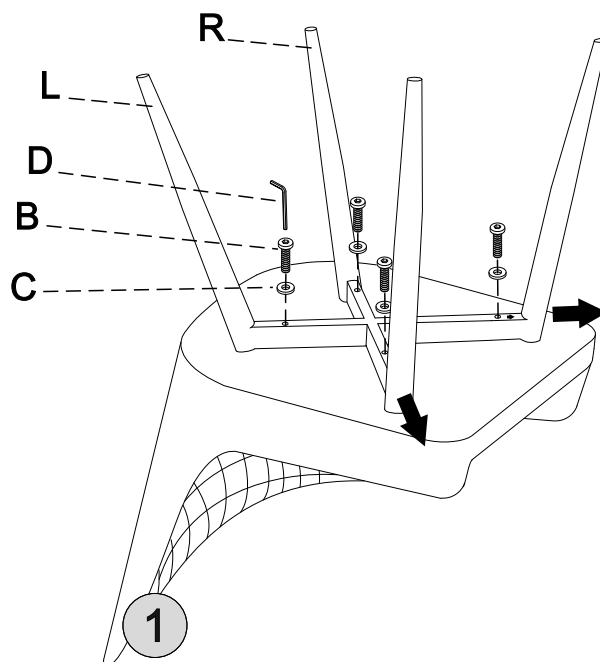

STEP 1

PARTS REQUIRED

2 - CHAIR LEG (L) x1

3 - CHAIR LEG (R) x1

HARDWARE REQUIRED

A  01

C  01

TOOLS REQUIRED

M6x45mm

M6x30mm

STEP 2

PARTS REQUIRED

3 - SEAT PAD x1

HARDWARE REQUIRED

B  04

C  04

TOOLS REQUIRED

M6x45mm

M6x30mm

MARLOW DINING TABLE WHITE MARBLE EFFECT ASSEMBLY INSTRUCTIONS

IMPORTANT FOR DOMESTIC USE ONLY PLEASE READ BEFORE YOU CONTINUE FURTHER

THE PRODUCT YOU HAVE PURCHASED WILL GIVE YOU MANY YEARS OF SERVICE IF YOU FOLLOW THE GUIDELINES FOR ITS SAFE ASSEMBLY AND PERIODIC MAINTENANCE AND CLEANING .