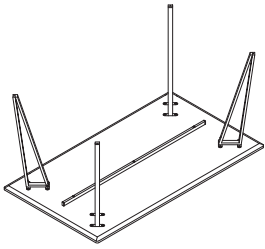

1

L

2

R

3

PARTS LIST

Part Number	Part Description	Quantity	Carton
1	Seat Pad	1	1/1
2	Chair Leg (L)	1	1/1
3	Chair Leg (R)	1	1/1

HARDWARE LIST

1 - TABLE TOP x1

3 - TABLE CROSSBEAM x1

HARDWARE REQUIRED

A  03

C  03

TOOLS REQUIRED

M8x40mm

M8x16mm

STEP 2

PARTS REQUIRED

2 - TABLE LEG x4

HARDWARE REQUIRED

B  16

C  16

TOOLS REQUIRED

M8x40mm

M8x16mm

STEP 3

PARTS REQUIRED

HARDWARE REQUIRED

TOOLS REQUIRED

STEP 4

PARTS REQUIRED

HARDWARE REQUIRED