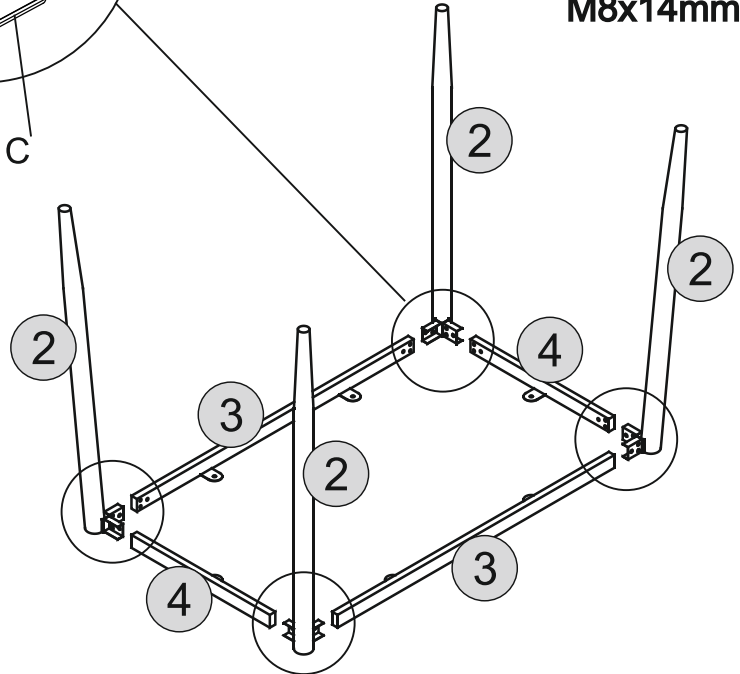

1

2

3

4

PARTS LIST

Part Number	Part Description	Quantity	Carton
1	TABLE TOP	1	1/2
2	TABLE LEG	4	2/2
3	LONG BAR	2	2/2
4	SHORT BAR	2	2/2

HARDWARE LIST

REF		HARDWARE NAME	QTY
A		Bolts M8x10mm	24PCS
B		Bolts M8x14mm	6PCS
C		Allen Key	1PC
D		Adjusting Foot	4PCS

2 - TABLE LEG	x4
3 - LONG BAR	x2
4 - SHORT BAR	x2

HARDWARE REQUIRED

A		24
---	---	----

TOOLS REQUIRED

M8x10mm

M8x14mm

STEP 2

PARTS REQUIRED