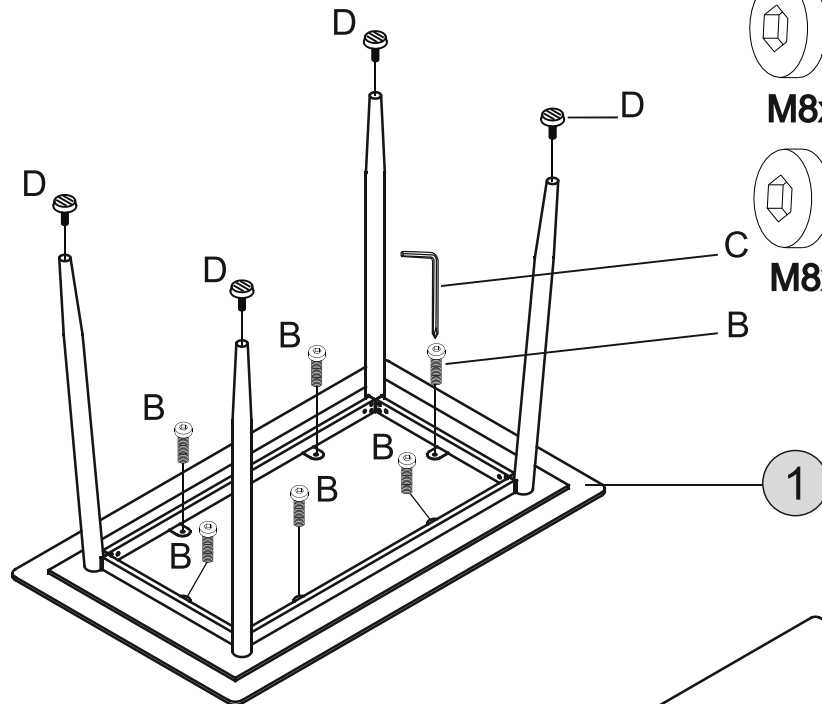

TOOLS REQUIRED

M8x10mm

M8x14mm