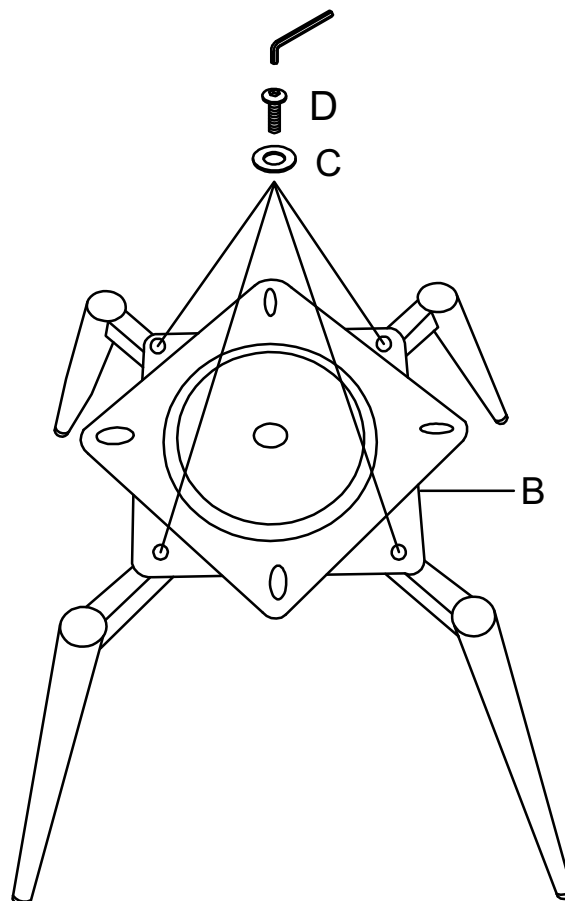

1

2

3

PARTS LIST

Part Number	Part Code	Part Description	Quantity	Carton
1	S400-402-168-TJ1-01	Seat	1	1/1
2	S400-402-168-TJ1-02	Chair Leg (Bottom)	1	1/1
3	S400-402-168-TJ1-03	Chair Leg (Top)	1	1/1

HARDWARE LIST

REF		HARDWARE NAME	QTY
A		Cross Fixing	1 PC
B		Swivel Plate	1 PC
C		Metal Washer	8 PCS
D		Bolt M6x13mm	8 PCS
E		Bolt M6x16mm	2 PCS
F		Allen Key	1PC
J		Bolt M6x25mm	2 PCS

PLEASE CHECK THAT YOU HAVE ALL THE PARTS LISTED BEFORE YOU START ASSEMBLING. IF YOU DO FIND THAT SOMETHING IS MISSING, DO NOT CONTINUE ASSEMBLY. PLEASE CONTACT YOUR SUPPLIER IMMEDIATELY.

STEP 1

PARTS REQUIRED

2 - CHAIR LEG (BOTTOM) x1

3 - CHAIR LEG (TOP) x1

HARDWARE REQUIRED

A  01

D  04

TOOLS REQUIRED

STEP 2

PARTS REQUIRED

HARDWARE REQUIRED

B  01

C  04

D  04

TOOLS REQUIRED

STEP 3