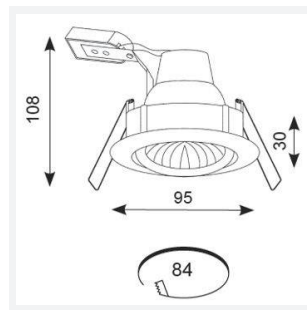

# Twistlock GU10 IP44 Gimbal

Twistlock GU10 IP44 Outdoor Die-Cast Gimbal  
Code: ATLVOG/IP44/B

Category	Downlights
Application	Hospitality, Residential, Retail
Specification	Architectural

## PRODUCT FEATURES

- IP44 rated for exterior applications including soffits (product supplied less lamp)
- DuPont paint finish with 20 year guarantee
- Generous size of terminal housing and 2x1.5mm<sub>L</sub> + CPC loop-in, loop-out push fit terminals provide an easy and efficient installation
- Option to add Bluetooth and WiFi enabled smart WiZ GU10 lamp
- Suitable for GU10 LED only

GENERAL INFORMATION	
Input	220/240V
Operating Temp	0°C - 25°C
Cut-Out Size	84

TECHNICAL INFORMATION	
Light Source	GU10
Colour / Finish	Black
Fire Rated	Yes
IP Rating	IP44
Class Protection	1
Internal / External	Internal
Surface / Recessed / Suspended	Recessed
Warranty (Years)	5
CE Mark	Yes
Diameter	95 mm
Height	98 mm