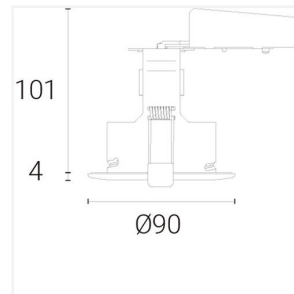

Product Features

- Compact Fire Rated downlight for shallow ceiling voids.
- Protective sheathing spring clips for ease of installation and ceiling protection.
- Fully tested for 30,60 and 90 minutes to meet Part B of Building regulations
- Twistlock Bulb retaining ring for ease of Bulb replacement.
- Suitable for standard GU10 halogen or LED Bulbs.
- Also available as multipacks.

Technical Information

Input	220-240V
Operating Temp	5°C - 25°C
Cut-Out Size	76mm
Product Weight without Packaging	0.177 kg

Technical Information

Light Source	GU10
Colour / Finish	Matt White
Fire Rated	Yes
IP Rating	IP20
Class Protection	1
Internal / External	Internal
Mounting Option	Recessed
Warranty (Years)	4
CE Mark	Yes
Diameter	90 mm
Height	105 mm