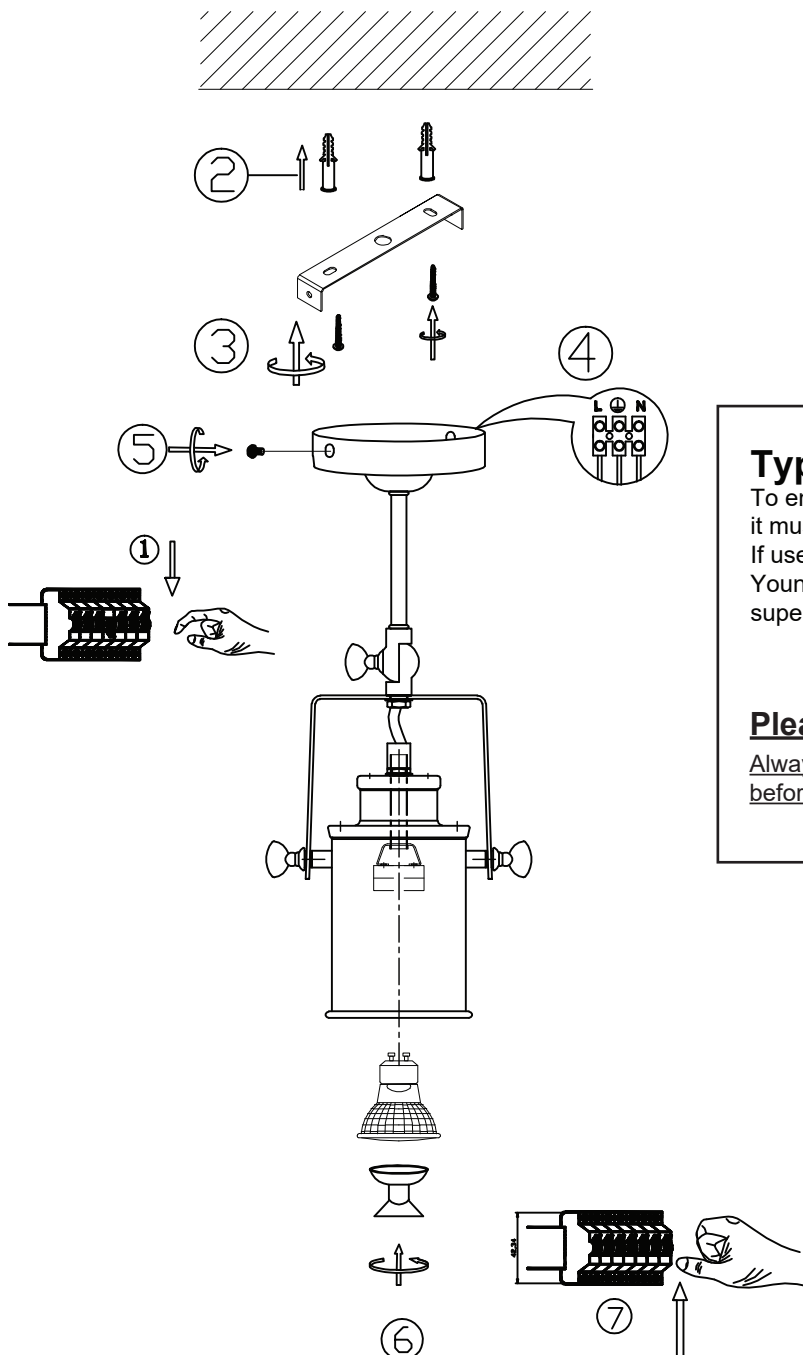

Supplier's Name: Long Life Lamp Company  
 Supplier's Address: T2 Arundel Rd Uxbridge UB8 2RP UK  
 Production Description: Black Adjustable Retro Industrial Ceiling Spot Light  
 Model No.: M0072

• General Information

Recommended Bulbs: <b>Energy Rating</b> from A-G  <b>IP20</b>	Cap-type (or other electric interface)	GU10
	Mains or non-mains	Mains (240V 50Hz AC)
	Energy consumption in on-mode	Max 35 kWh/1000h
	On-mode power	Max 35 W
	Outer dimensions	150mm x 100mm x 345mm

**Type Y**

To ensure your safety, If the cable becomes damaged, it must be replaced only by a suitably qualified person. If used incorrectly this product can be dangerous. Young people should be given instruction or supervised to ensure it is used safely.