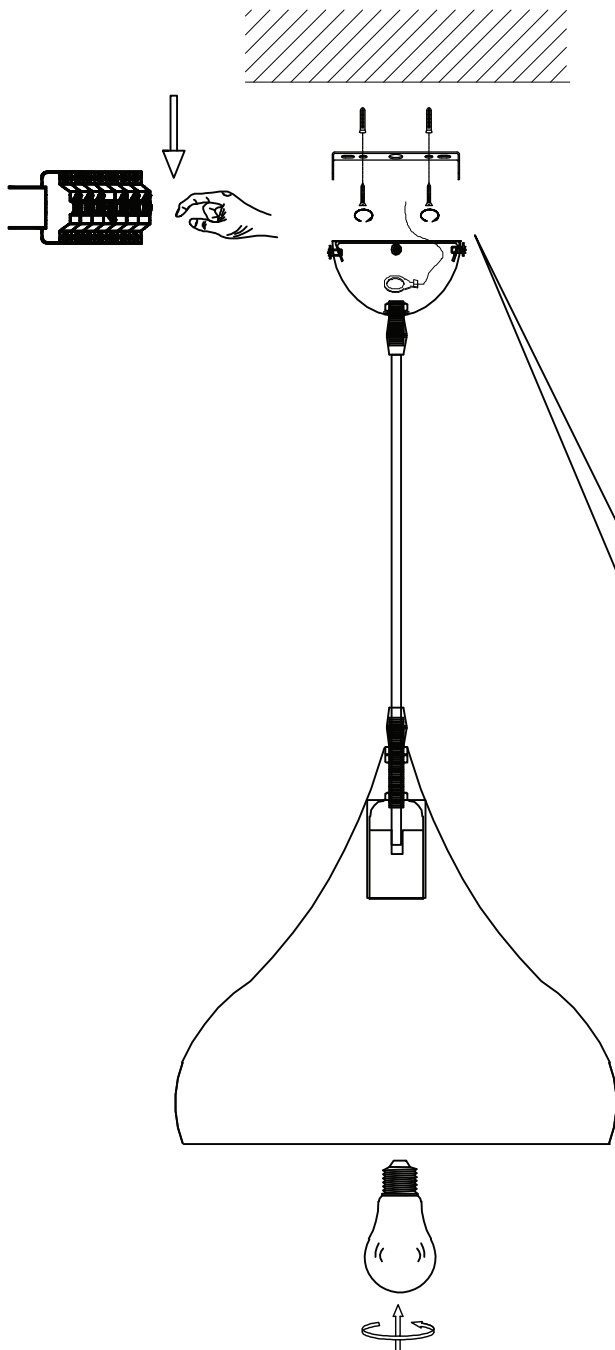

Supplier's Name: Long Life Lamp Company  
 Supplier's Address: T2 Arundel Rd Uxbridge UB8 2RP UK  
 Production Description: Blue Metal Ceiling Pendant Light  
 Model No.: M0077

• General Information

Recommended Bulbs: <b>Energy Rating</b> from A-G  <b>IP20</b>	Cap-type (or other electric interface)	E27
	Mains or non-mains	Mains (240V 50Hz AC)
	Energy consumption in on-mode	Max 60 kWh/1000h
	On-mode power	Max 60 W
	Outer dimensions	315mm x 315mm x 1100mm

**Type Y**  
 To ensure your safety, If the cable becomes damaged, it must be replaced only by a suitably qualified person. If used incorrectly this product can be dangerous. Young people should be given instruction or supervised to ensure it is used safely.