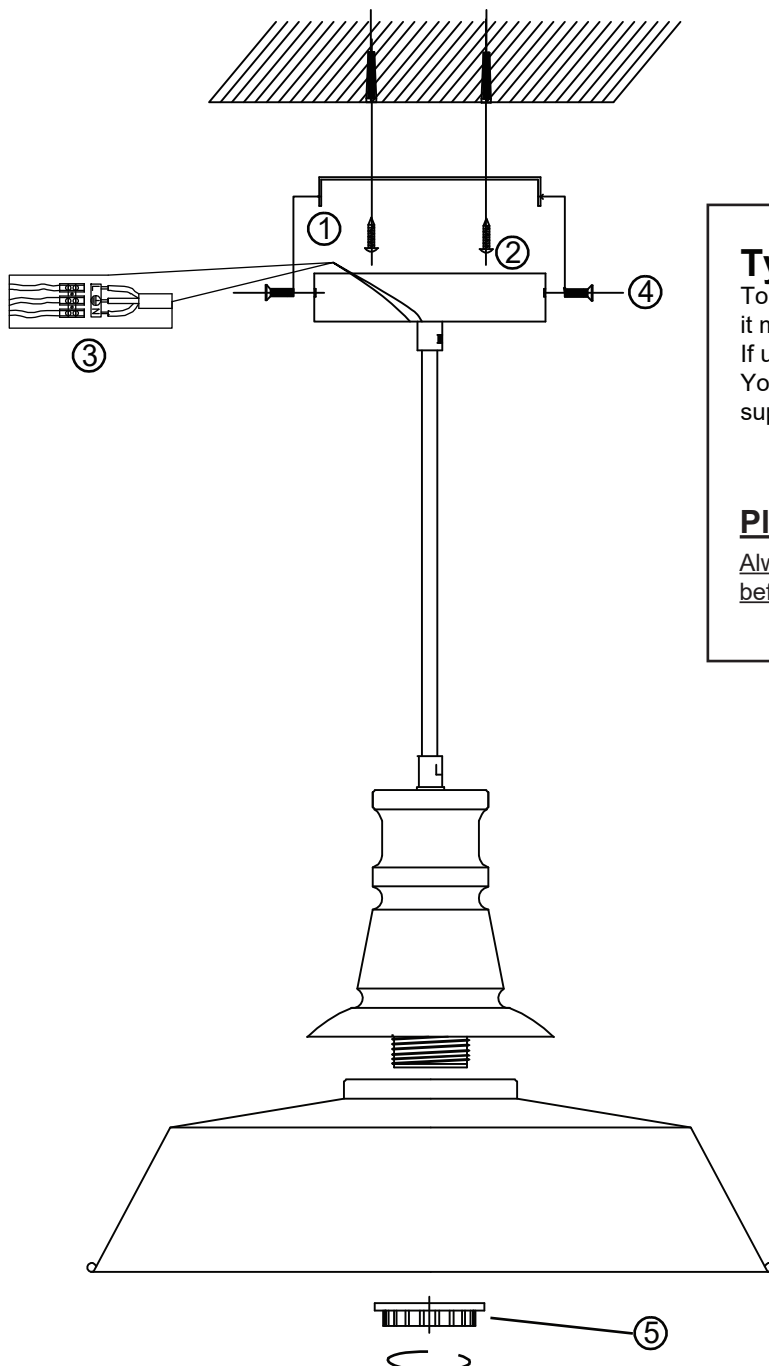

Supplier's Name: Long Life Lamp Company
 Supplier's Address: T2 Arundel Rd Uxbridge UB8 2RP UK
 Production Description: Modern Cream Metal Ceiling Pendant Light
 Model No.: M0094

• General Information

Recommended Bulbs: Energy Rating from A-G IP20	Cap-type (or other electric interface)	E27
	Mains or non-mains	Mains (240V 50Hz AC)
	Energy consumption in on-mode	Max 60 kWh/1000h
	On-mode power	Max 60 W
	Outer dimensions	360mm x 360mm x 1160mm

Type Y

To ensure your safety, If the cable becomes damaged, it must be replaced only by a suitably qualified person. If used incorrectly this product can be dangerous. Young people should be given instruction or supervised to ensure it is used safely.