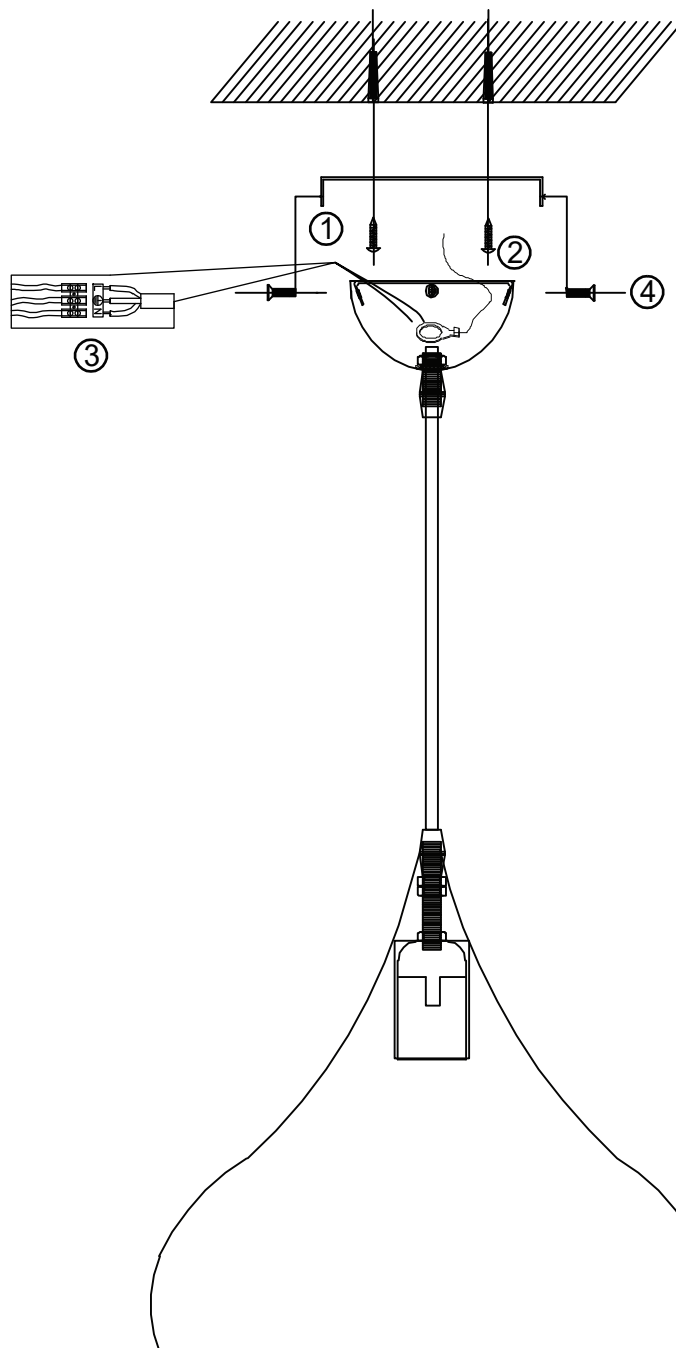

Supplier's Name: Long Life Lamp Company
 Supplier's Address: T2 Arundel Rd Uxbridge UB8 2RP UK
 Production Description: Metal Grey White Ceiling Light Shade Modern Contemporary
 Model No.: M0095

• General Information

Recommended Bulbs: Energy Rating from A-G IP20	Cap-type (or other electric interface)	E27
	Mains or non-mains	Mains (240V 50Hz AC)
	Energy consumption in on-mode	Max 60 kWh/1000h
	On-mode power	Max 60 W
	Outer dimensions	315mm x 315mm x 1100mm