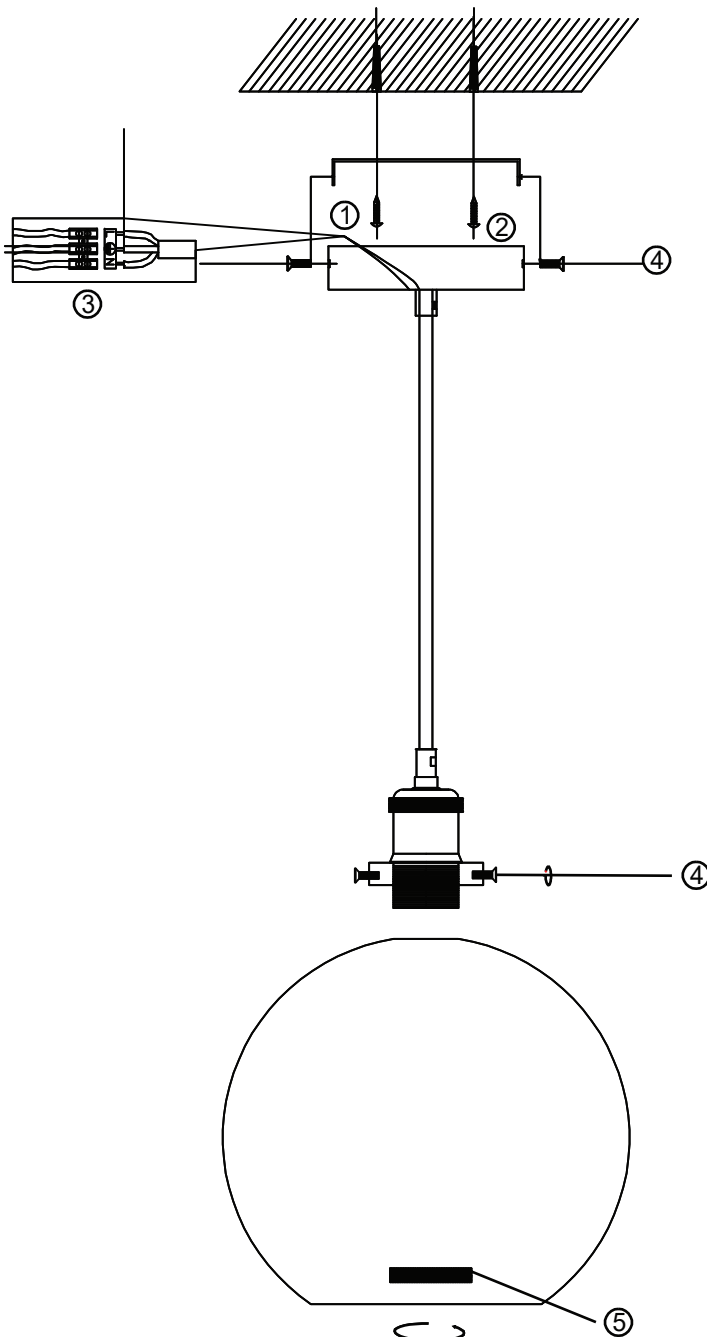

Supplier's Name: Long Life Lamp Company
 Supplier's Address: T2 Arundel Rd Uxbridge UB8 2RP UK
 Production Description: Smoked Grey Globe Glass Ceiling Pendant Light
 Model No.: M0097

• General Information

Recommended Bulbs: Energy Rating from A-G IP20	Cap-type (or other electric interface)	E27
	Mains or non-mains	Mains (240V 50Hz AC)
	Energy consumption in on-mode	Max 60 kWh/1000h
	On-mode power	Max 60 W
	Outer dimensions	250mm x 250mm x 1310mm