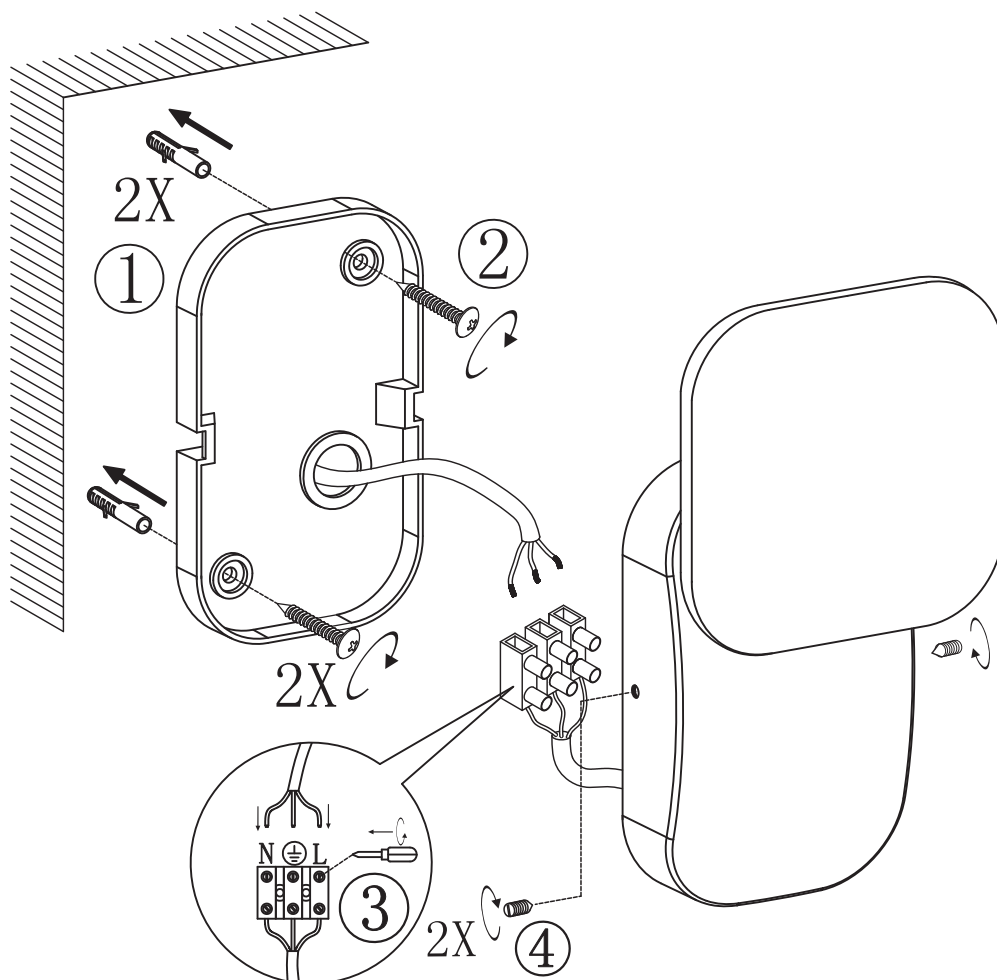

Supplier's Name: Long Life Lamp Company
Supplier's Address: T2 Arundel Rd Uxbridge UB8 2RP UK
Production Description: 12W Modern LED Outdoor Garden Wall Light Stainless Steel IP44 Cool White
Model No.: ZLC354BCW

• General Information

IP44

TYPE OF LIGHT SOURCE

Lighting technology used	LED
Non-directional or directional	Non-directional
Cap-type (or other electric interface)	Built-in
Mains or non-mains	Mains (240V 50Hz AC)
Dimmable	No

GENERAL PRODUCT PARAMETERS

Energy consumption in on-mode	12 kWh/1000h
Useful luminous flux	1420 LM
Beam angle correspondence	120 °
Correlated colour temperature	Cool White 6000 K
On-mode power	12 W
Outer dimensions	220mm x 120mm x 90mm

LLLC
ZLC354BCW

12 kWh/1000h

Type Y

To ensure your safety, if the cable becomes damaged, it must be replaced only by a suitably qualified person. If used incorrectly this product can be dangerous. Young people should be given instruction or supervised to ensure it is used safely.

Please note:
These Light are NOT suitable for sea fronts!

DO NOT Jet Wash!