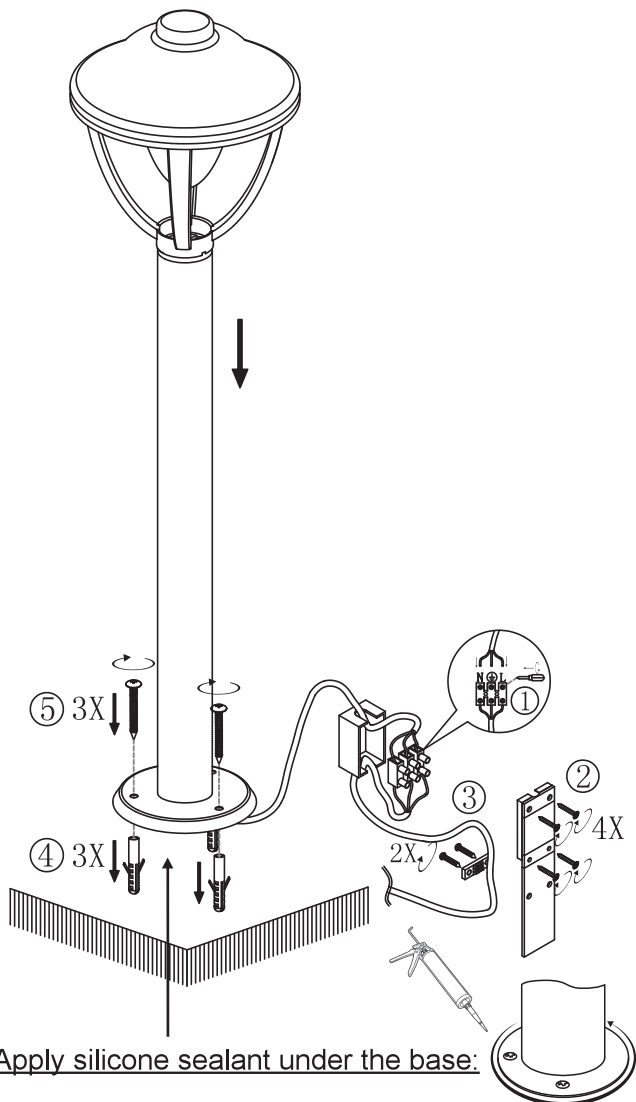

Type Y

To ensure your safety, If the cable becomes damaged, it must be replaced only by a suitably qualified person. If used incorrectly this product can be dangerous. Young people should be given instruction or supervised to ensure it is used safely.

Please note:
These Light are NOT suitable for sea fronts!

DO NOT Jet Wash!

DO NOT Build into the Soil!