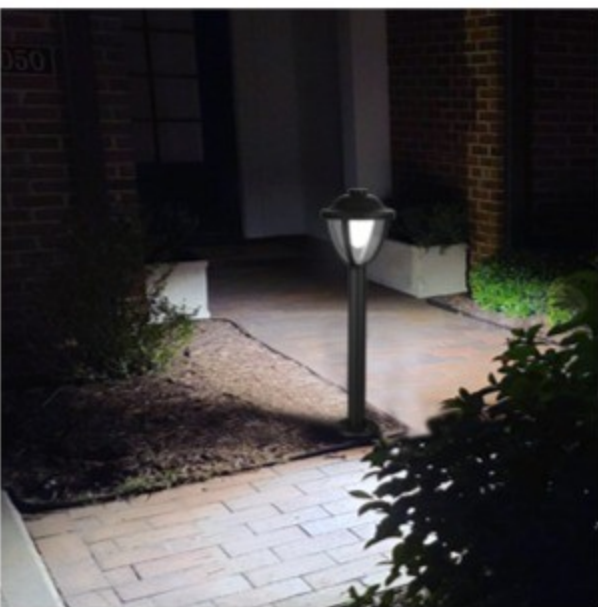

LED Bollard Light ZLC360BCW

Long Life Lamp Company

Modern Outdoor Bollard Garden Lamp Post

Aluminium Black Finish

Bollard lights are becoming popular for outdoor garden lighting schemes. This lamp has a beautiful elegant design that will be enhanced thanks to the **LED** installed inside. Lantern style design to look traditional yet modern.

- Integrated cool white LED 1330 lumens
- Very trend forward design
- Ideal for illuminating walkways, pathways, yards and driveways

Specification

- Wattage: 12w
- Voltage: 240v
- Bulb Type: LED
- Bulb Base: None
- Height: 500mm
- IP44 Rated

Outdoor Garden Post Light

Ideal for lighting borders, paths, patios and driveways. The light is thrown in at an forwards and 360 degree angle illuminating a big portion of the surrounding area. IP44 rated perfect for outdoor use.

Modern Sleek Design

This modern integrated LED bollard lamp post has an traditional head for heritage design. The aluminum fixture has been finished in matte black, making it ideal for modern landscapes.