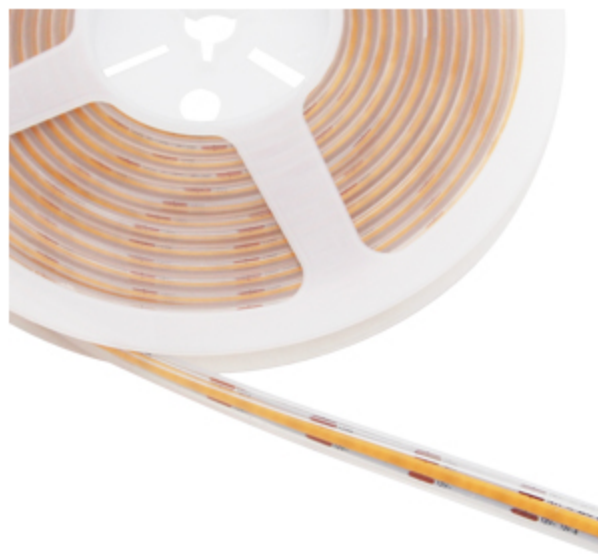

# 60W LED Continuous Strip Light

Long Life Lamp Company

## Continuous Run Illumination

**LED Continuous** run strip tape in 5 metre reel, cuttable when less length is required at points. This is a professional strip light without gaps between the LEDs with allows for an over all desirable effect and high light levels with a balanced illumination.

## Includes Transformer

12v includes transformer, Non dimmable, IP65 water resistant tape, Can be cut at points if under 5 metre length is required. If installing outside, Note - the transformer is Not IP65. Slim design which is easy to handle around and install.

## Warm White

Continuous LED tapes pack in as many COB LED chips in a run with minimum parting between the chips. This method allows a more even and well balanced illumination without compromising on high brightness. Ideally used by professionals for creating eye catching, pro standard linear lighting displays, as they know the dark spots left by standard strip lights flaw the desired effect.