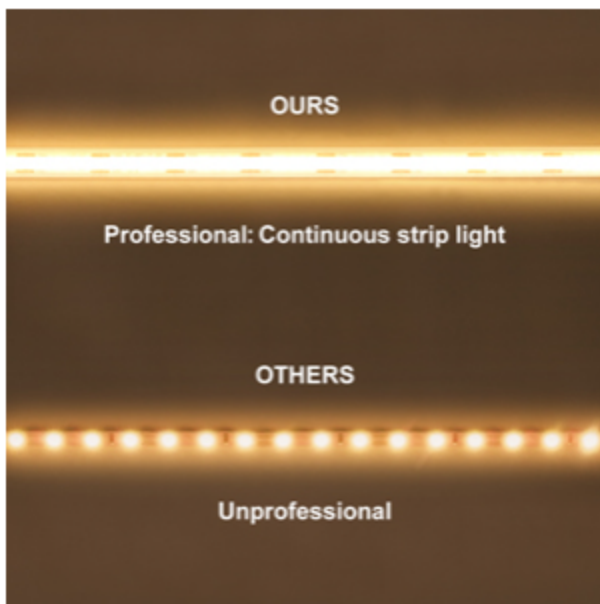

## Continuous Run Illumination

**LED Continuous** run strip tape in 5 metre reel, cuttable when less length is required at points. This is a professional strip light without gaps between the LEDs with allows for an over all desirable effect and high light levels with a balanced illumination.

## Warm White

Continuous LED tapes pack in as many COB LED chips in a run with minimum parting between the chips. This method allows a more even and well balanced illumination without compromising on high brightness. Ideally used by professionals for creating eye catching, pro standard linear lighting displays, as they know the dark spots left by standard strip lights flaw the desired effect.