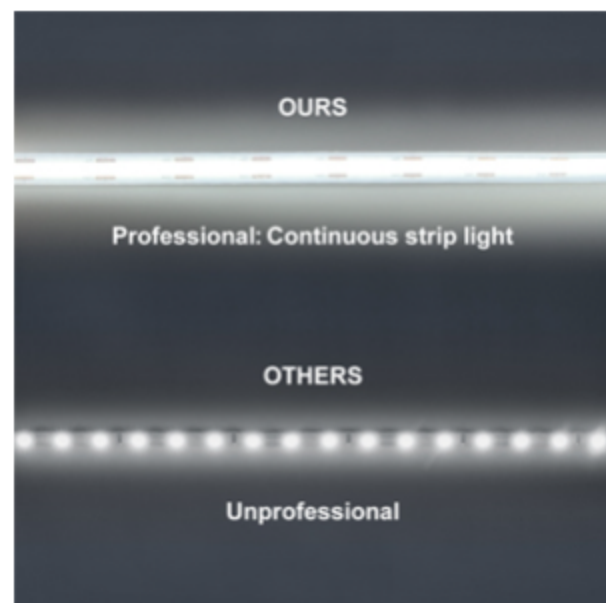

# 60W LED Continuous Strip Light

Long Life Lamp Company

## Continuous Run Illumination

**LED Continuous** run strip tape in 5 metre reel, cuttable when less length is required at points. This is a professional strip light without gaps between the LEDs with allows for an over all desirable effect and high light levels with a balanced illumination.

## Cool White

Continuous LED tapes pack in as many COB LED chips in a run with minimum parting between the chips. This method allows a more even and well balanced illumination without compromising on high brightness. Ideally used by professionals for creating eye catching, pro standard linear lighting displays, as they know the dark spots left by standard strip lights flaw the desired effect.