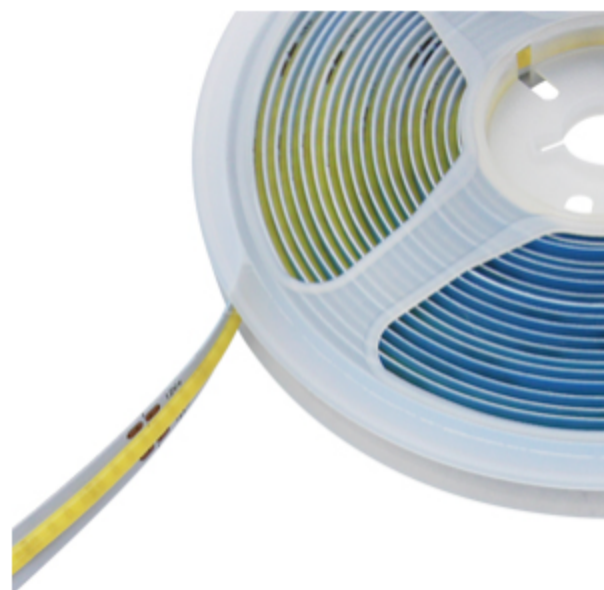

# 60W LED Continuous Strip Light

Long Life Lamp Company

## Continuous Run Illumination

**LED Continuous** run strip tape in 5 metre reel, cuttable when less length is required at points. This is a professional strip light without gaps between the LEDs with allows for an over all desirable effect and high light levels with a balanced illumination.

## Includes Transformer

12v includes transformer, Non dimmable, IP65 water resistant tape, Can be cut at points if under 5 metre length is required. If installing outside, Note - the transformer is Not IP65. Slim design which is easy to handle around and install.

## Cool White

Continuous LED tapes pack in as many COB LED chips in a run with minimum parting between the chips. This method allows a more even and well balanced illumination without compromising on high brightness. Ideally used by professionals for creating eye catching, pro standard linear lighting displays, as they know the dark spots left by standard strip lights flaw the desired effect.