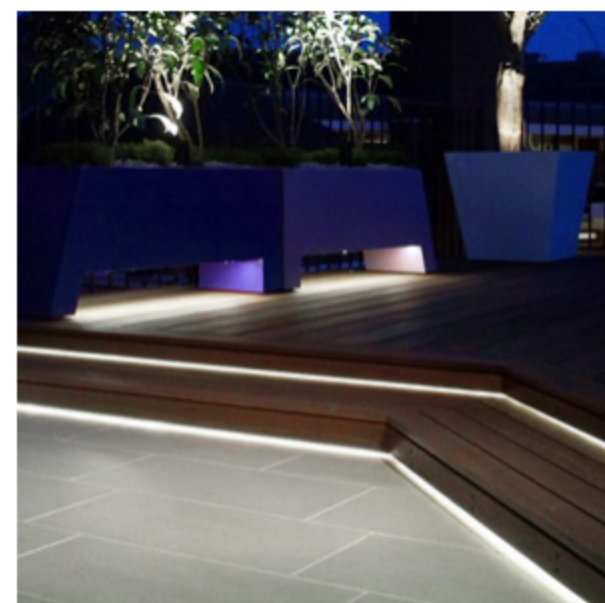

Cool White

Continuous LED tapes pack in as many COB LED chips in a run with minimum parting between the chips. This method allows a more even and well balanced illumination without compromising on high brightness. Ideally used by professionals for creating eye catching, pro standard linear lighting displays, as they know the dark spots left by standard strip lights flaw the desired effect.