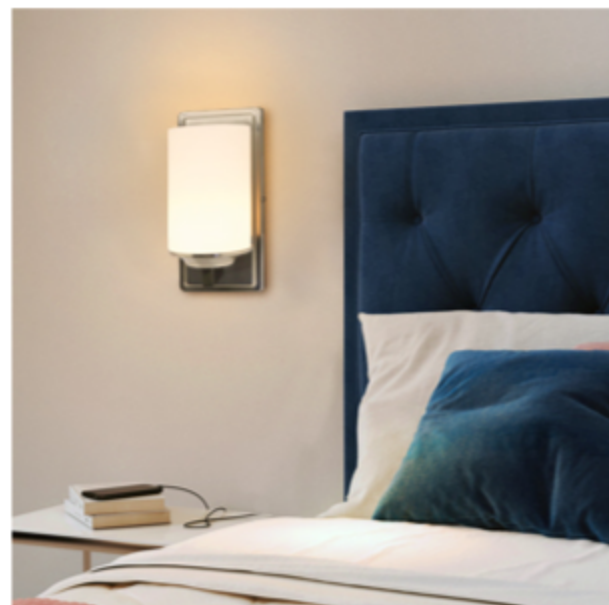

• Indoor Wall Light H3091 •

Long Life Lamp Company

Chrome and Glass

Single Versatile Wall Lamp

1 light indoors wall light with frosted glass lamp shade. Looking for a classic bathroom, indoor light, with an updated transitional style for modern and traditional homes. Then this is a great choice. It fulfills a elegant and simplistic look in one chrome fitting.

Chrome and Glass

H3091 model - with a straight-cut glass cylindrical shade and brushed chrome finish. Cylindrical frosted diffuser to further add to the touch of class. This allows the light to glow through with no glare. This fitting will not only look good turned on but off also.

IP44

This is **IP44** rated safe to use in bathrooms, can be used indoors for hallways and utility rooms. Always use IP lights with in zone limits according to their rating. IP44 makes this a great light for illuminating mirrors for example.

Use Around Home

This Light Fitting can be used around your home in different rooms.

- Use as a bedside light
- Use as a hallway light
- Use as a bathroom light
- Use as general wall light