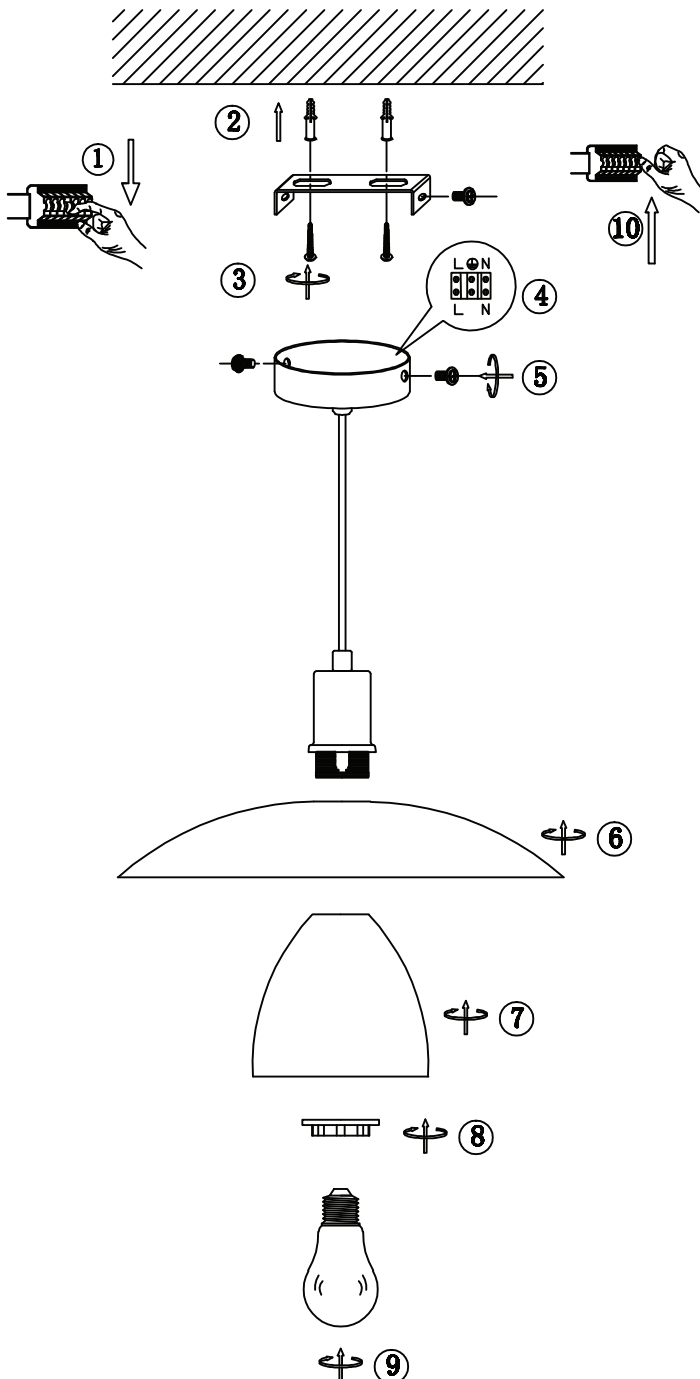

Recommended Bulbs: Energy Rating from A-G IP20	Cap-type (or other electric interface)	E27
	Mains or non-mains	Mains (240V 50Hz AC)
	Energy consumption in on-mode	Max 60 kWh/1000h
	On-mode power	Max 60 W
	Outer dimensions	350mm x 350mm x 1255mm