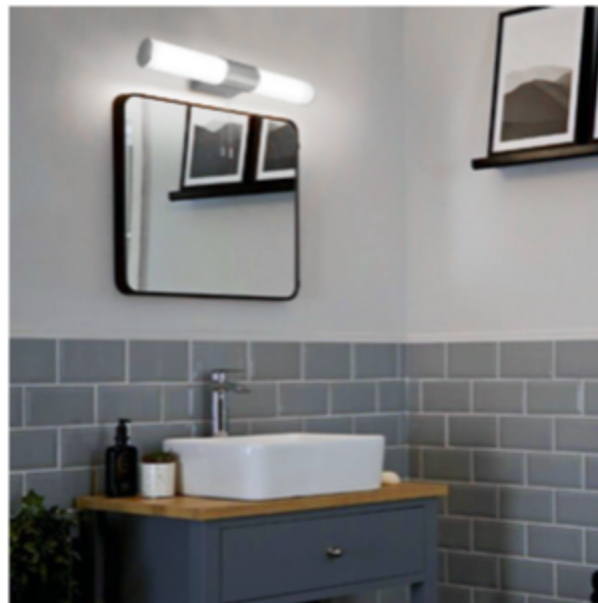

# LED Mirror Light ML14 6500K

Long Life Lamp Company

## LED Mirror Light

### Modern, Chrome

Slim *modern* design bathroom over mirror light with 8w integrated LED tube. Easy to install, mains operated, bright cool white LED built in, making it ideal for shaving and vanity uses. **Please Note Not suitable for dimmer switches.**

#### *Robust Design*

Modern design bathroom over mirror light with 8w integrated LED tube. IP44 rated designed to be used within zone limits. Easy to install, mains operated, bright cool white LED built in making it ideal for shaving and vanity uses. Please Note Not suitable for dimmers.