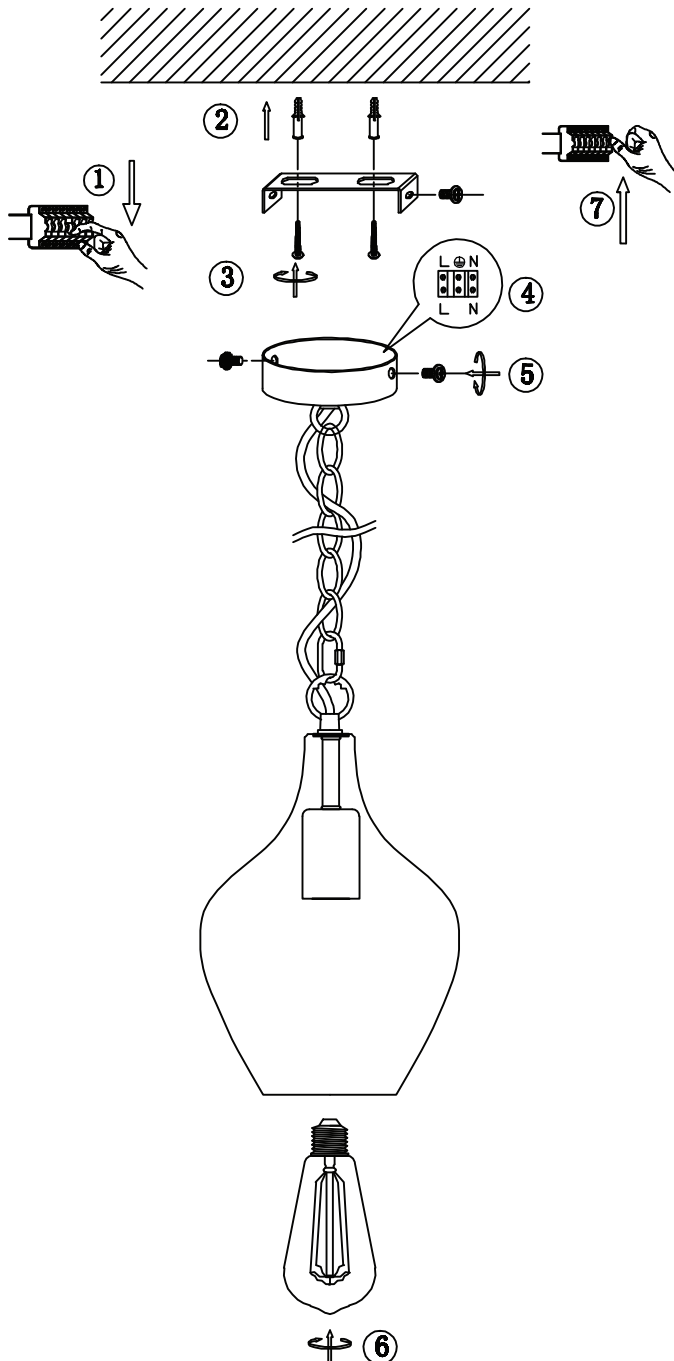

Supplier's Name: Long Life Lamp Company
 Supplier's Address: T2 Arundel Rd Uxbridge UB8 2RP UK
 Production Description: Ceiling Smoked Grey Glass Pendant Light
 Model No.: H3129

• General Information

Recommended Bulbs: Energy Rating from A-G IP20	Cap-type (or other electric interface)	E27
	Mains or non-mains	Mains (240V 50Hz AC)
	Energy consumption in on-mode	Max 60 kWh/1000h
	On-mode power	Max 60 W
	Outer dimensions	215mm x 215mm x 1250mm

Type Y

To ensure your safety, If the cable becomes damaged, it must be replaced only by a suitably qualified person. If used incorrectly this product can be dangerous. Young people should be given instruction or supervised to ensure it is used safely.