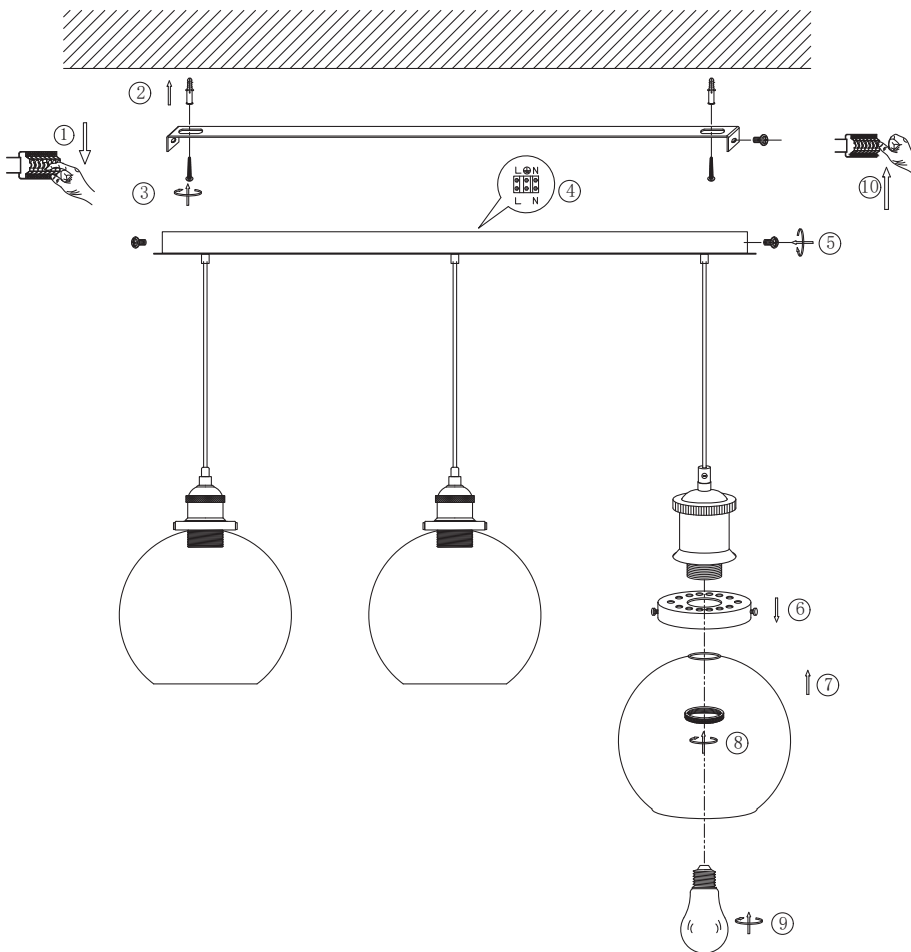

Recommended Bulbs:
Energy Rating
 from A-G

IP20

Cap-type (or other electric interface)	E27
Mains or non-mains	Mains (240V 50Hz AC)
Energy consumption in on-mode	3 x Max 60 kWh/1000h
On-mode power	3 x Max 60 W
Outer dimensions	750mm x 175mm x 995mm