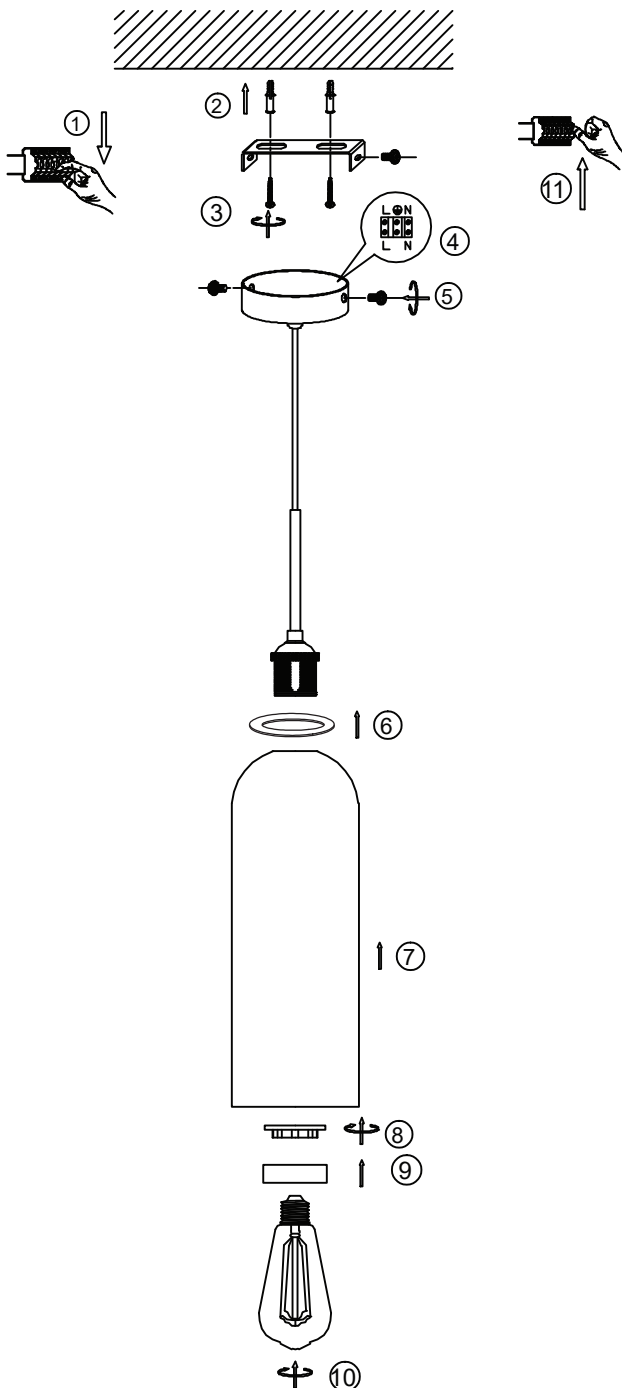

Supplier's Name: Long Life Lamp Company  
 Supplier's Address: T2 Arundel Rd Uxbridge UB8 2RP UK  
 Production Description: Modern Ceiling White Frosted Glass Pendant Light  
 Model No.: H3134

• General Information

Recommended Bulbs: <b>Energy Rating</b> from A-G  <b>IP44</b>	Cap-type (or other electric interface)	E27
	Mains or non-mains	Mains (240V 50Hz AC)
	Energy consumption in on-mode	Max 60 kWh/1000h
	On-mode power	Max 60 W
	Outer dimensions	120mm x 120mm x 1410mm